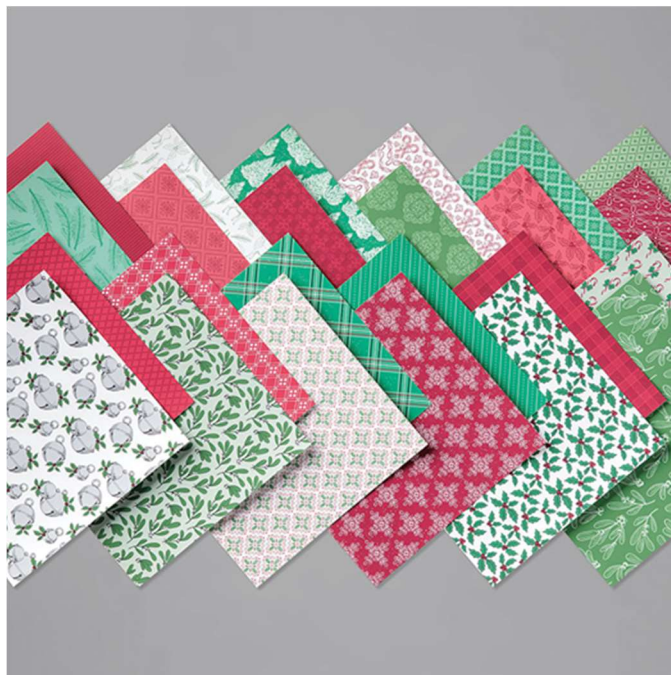

**Tis the Season Designer Series Paper**  
Paper Basics • 6" x 6" (15.2 x 15.2 cm) • Designer Series Paper®

## Designer Series Paper® Tis the Season Designer Series Paper

Set of 48 sheets. 4 each of 12 double-sided designs. 6" x 6" (15.2 x 15.2 cm)  
AD Mini 20 Page 31  
153489

**French:** Papier De La Série Design 6" X 6" (15,2 X 15,2 Cm) Merveilleuses Réjouissances

**German:** Designerpapier 6" X 6" (15,2 X 15,2 Cm) So Weihnachtlich

**Collection:** Wonder of the Season Suite **Colors:** Basic Black, Cherry Cobbler, Garden Green, Real Red, Shaded Spruce, Whisper White