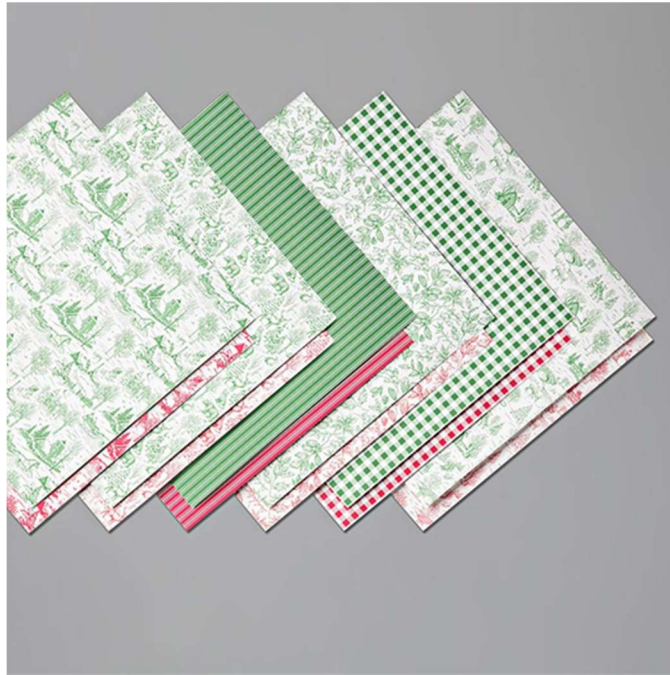

Designer Series Paper®
Toile Tidings Designer Series Paper

Toile Tidings Designer Series Paper

Paper Basics • 12" x 12" (30.5 x 30.5 cm) • Designer Series Paper®

Set of 12 sheets 2 each of 6 double-sided designs. 12" x 12" (30.5 x 30.5 cm).
Acid free, lignin free.
AD Mini 20 Page 34
150432

French: Papier De La Série Design Toile Traditionnelle

German: Designerpapier Landhausweihnacht

Collection: Toile Tidings Suite **Colors:** Garden Green, Real Red, Very Vanilla

Insert created by Bev Adams, <http://BevAdams.com>, BevAdams@verizon.net Images from Stampin' Up!®