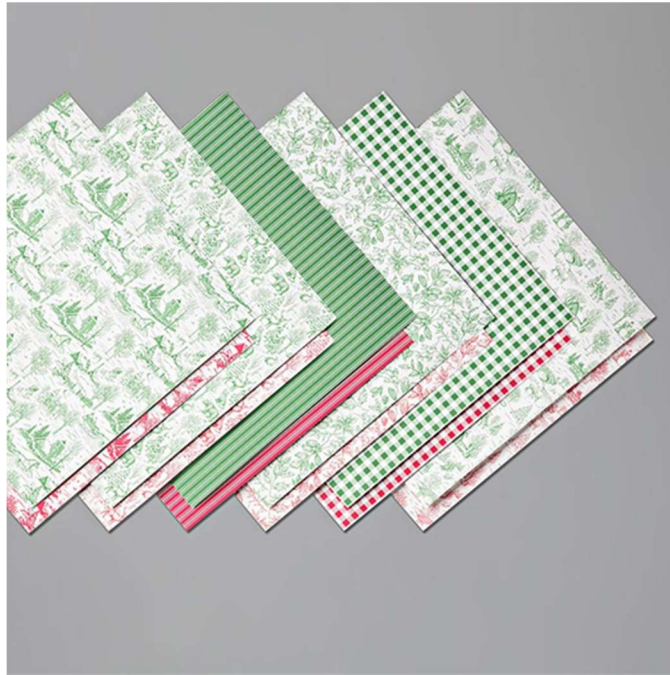

Designer Series Paper®
Toile Tidings Designer Series Paper

Toile Tidings Designer Series Paper

Paper Basics • 12" x 12" (30.5 x 30.5 cm) • Designer Series Paper®

Set of 12 sheets 2 each of 6 double-sided designs. 12" x 12" (30.5 x 30.5 cm).

Acid free, lignin free.

AD Mini 20 Page 34

150432

French: Papier De La Série Design Toile Traditionnelle

German: Designerpapier Landhausweihnacht

Collection: Toile Tidings Suite **Colors:** Garden Green, Real Red, Very Vanilla