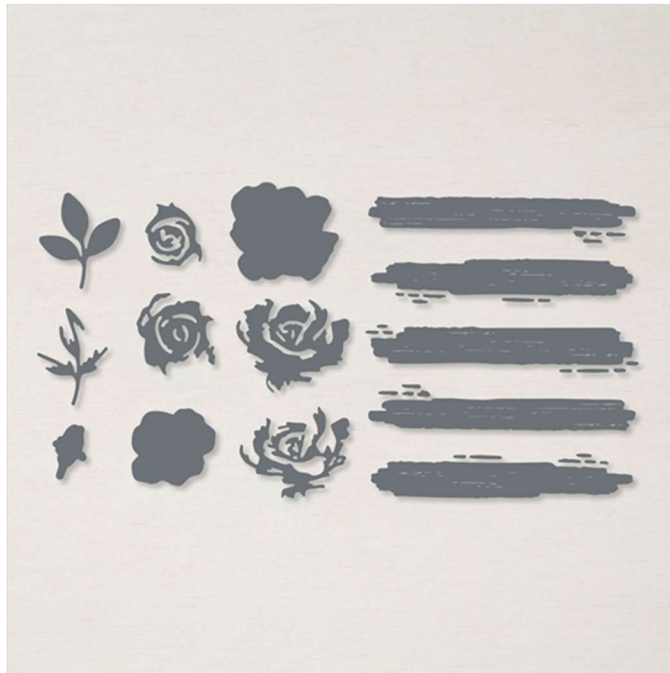

Dies Beautiful Brushstrokes Dies

Set of 10 dies Largest die: 4-1/4" x 3-7/8" (10.8 x 9.8 cm).

JJ 21 Page 29

154320

French: Poinçons Coups De Pinceau

German: Stanzformen Wie Gemalt

Coordinates with: Brushed Blooms