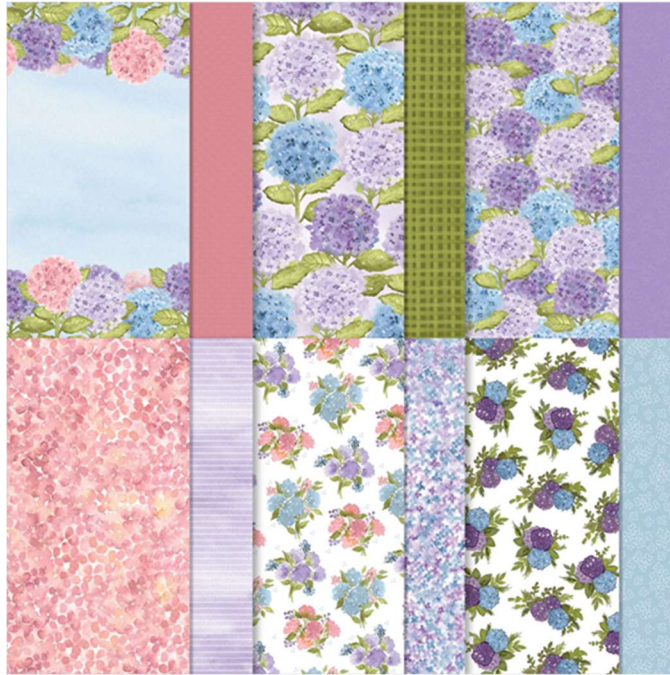

Designer Series Paper®
Hydrangea Hill Designer Series Paper

Hydrangea Hill Designer Series Paper
Paper Basics • 12" x 12" (30.5 x 30.5 cm) • Designer Series Paper®

Set of 12 sheets 2 each of 6 double-sided designs. 12" x 12" (30.5 x 30.5 cm).

Acid free, lignin free.

JJ 21 Page 19

154570

French: Papier De La Série Design Colline D'hortensias

German: Designerpapier Hortensienpark

Collection: Hydrangea Hill Suite Collection **Colors:** Gorgeous Grape, Highland Heather, Rococo Rose, Seaside Spray, Misty Moonlight, Old Olive