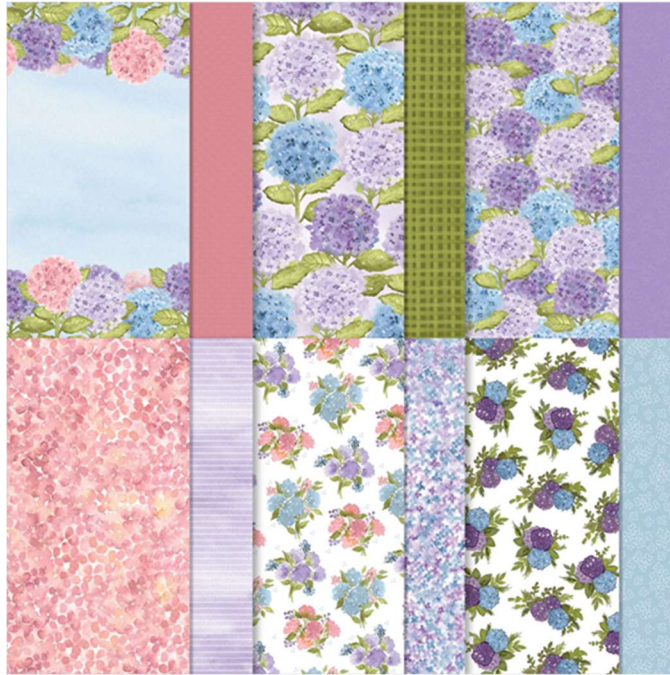

Designer Series Paper®  
Hydrangea Hill Designer Series Paper

Hydrangea Hill Designer Series Paper  
Paper Basics • 12" x 12" (30.5 x 30.5 cm) • Designer Series Paper®

Set of 12 sheets 2 each of 6 double-sided designs. 12" x 12" (30.5 x 30.5 cm).  
Acid free, lignin free.  
JJ 21 Page 19  
154570

**French:** Papier De La Série Design Colline D'hortensias

**German:** Designerpapier Hortensienpark

**Collection:** Hydrangea Hill Suite Collection **Colors:** Gorgeous Grape, Highland Heather, Rococo Rose, Seaside Spray, Misty Moonlight, Old Olive