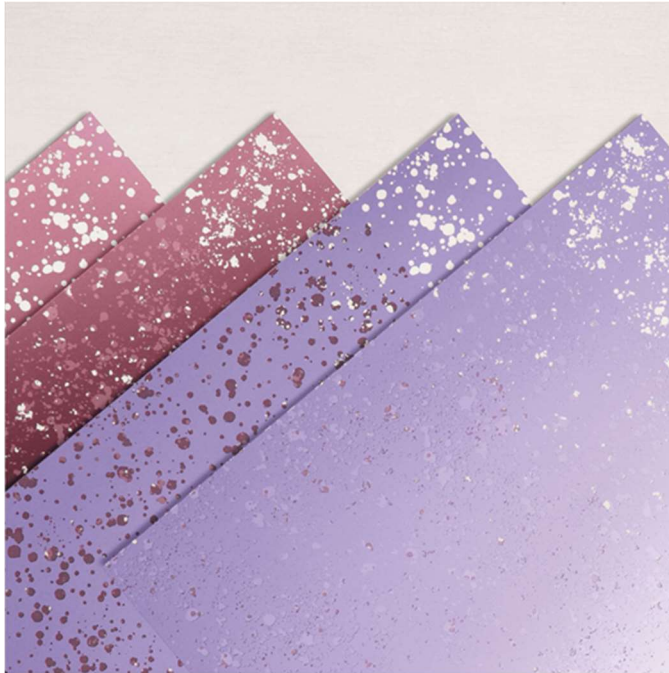

**Hydrangea Hill Mercury Glass Designer Acetate**  
Paper Basics • 12" x 12" (30.5 x 30.5 cm) • Specialty

Specialty  
**Hydrangea Hill Mercury Glass Designer  
Acetate**

Set of 4 sheets 1 each of 2 designs in 2 colors. 12" x 12" (30.5 x 30.5 cm).

JJ 21 Page 19  
154574

**French:** Acétate Design Verre Mercuré Colline D'hortensias

**German:** Designerazetat In Quecksilberglass-Optik Hortensienpark

**Collection:** Hydrangea Hill Suite Collection **Colors:** Highland Heather, Rococo Rose