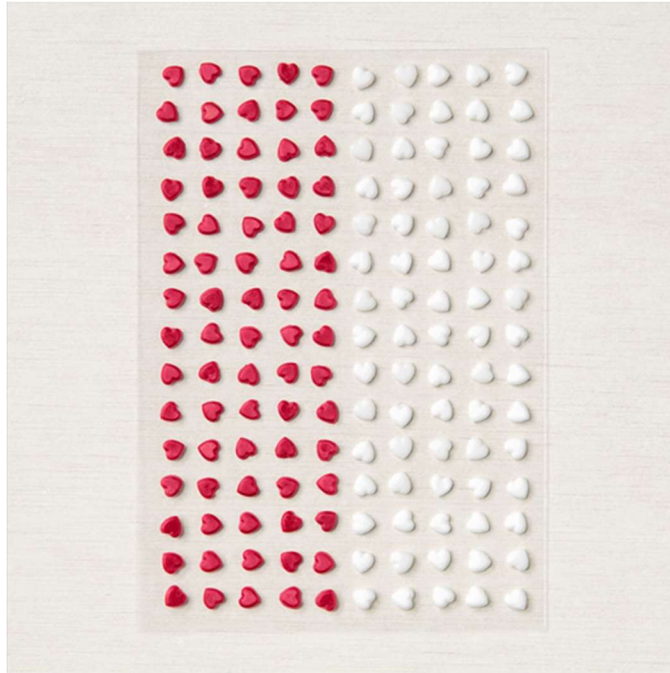

Specialty Resin Hearts

Set of 150 pieces 75 each of 2 colors. 4 mm.
JJ 21 Page 55
154578

French: Cœurs En Résine

German: Harz-Accessoires In Herzform

Collection: Snail Mail Suite Collection **Colors:** Real Red, Whisper White