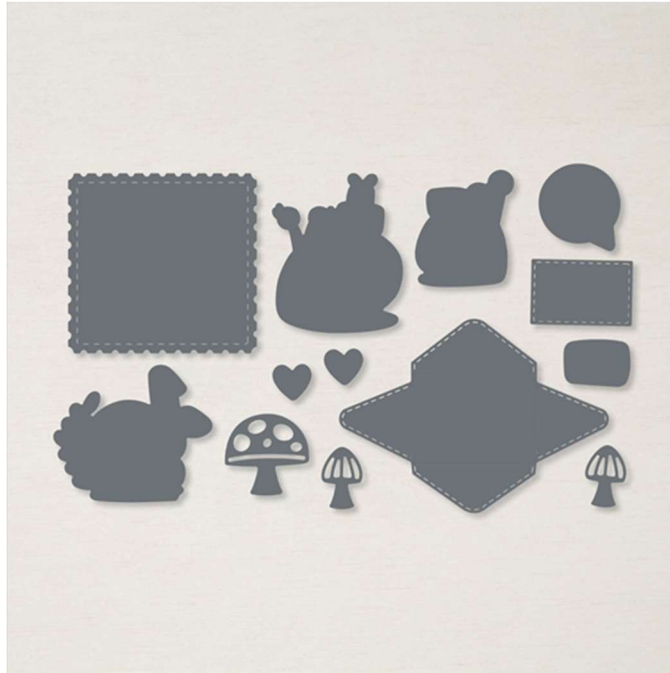

# Dies Snail Dies

**Snail Dies**  
Tools • Mini Stampin' Cut & Emboss • Dies

Set of 13 dies. Largest die: 3-5/8" x 2-5/8" (9.2 x 6.7 cm).  
JJ 21 Page 55  
154327

**French:** Poinçons Escargots  
**German:** Stanzformen Schnecke  
**Collection:** Snail Mail Suite Collection  
**Coordinates with:** Snailed It