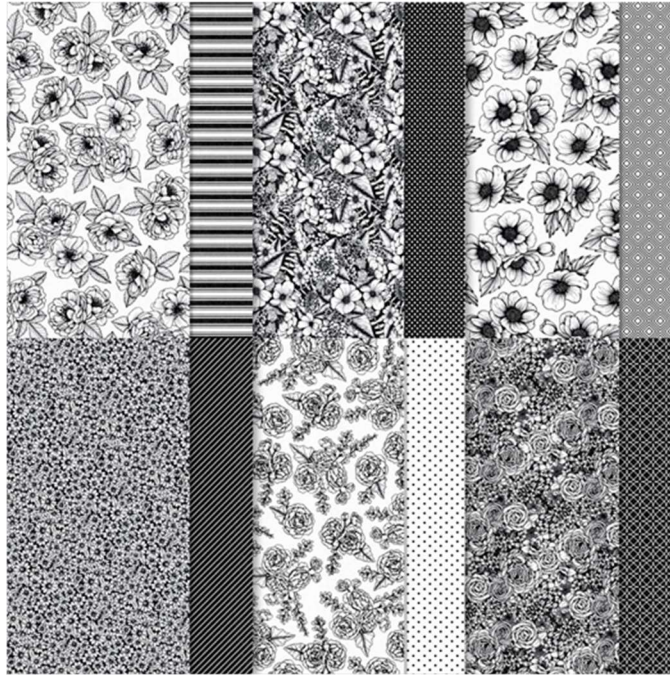

Designer Series Paper®
True Love Designer Series Paper

True Love Designer Series Paper
Paper Basics • 12" x 12" (30.5 x 30.5 cm) • Designer Series Paper®

Set of 12 sheets 2 each of 6 double-sided designs*. 12" x 12" (30.5 x 30.5 cm).
Acid free, lignin free.
JJ 21 Page 11
154281

French: Papier De La Série Design Amour Véritable

German: Designerpapier Wahre Liebe

Collection: Love You Always Suite **Colors:** Black, white

Insert created by Bev Adams, <http://BevAdams.com>, BevAdams@verizon.net Images from Stampin' Up!®