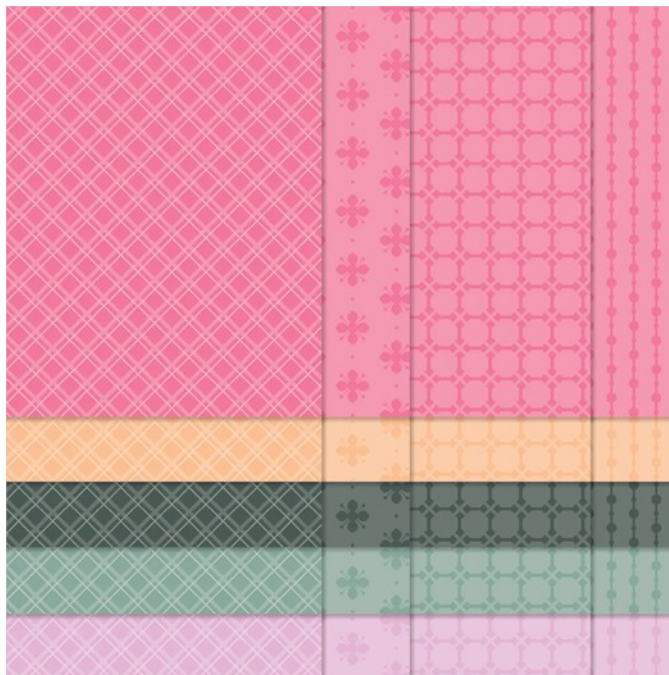

21-23 In Color Designer Series Paper  
Paper Basics • 6" x 6" (15.2 x 15.2 cm) • Designer Series Paper®

Designer Series Paper®  
21-23 In Color Designer Series Paper

Set of 40 sheets 4 each of 2 double-sided designs in 5 colors. Acid free, lignin free.  
21-22 Page 134  
155641

**French:** Papier De La Série Design In Color 21-23

**German:** Designerpapier In Color Im Set 21-23

**Collection:** 21-23 In Colors **Colors:** Fresh Freesia, Polished Pink, Evening Evergreen, Soft Succulent, Pale Papaya