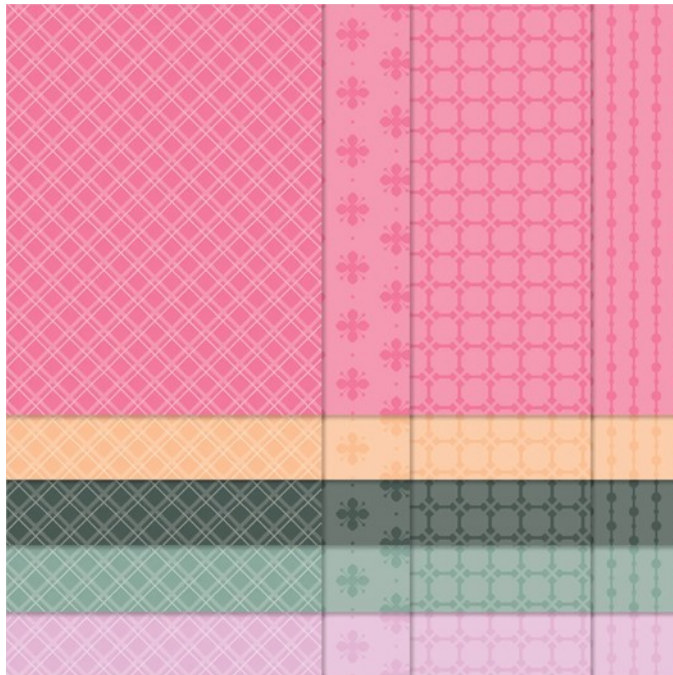

21-23 In Color Designer Series Paper
Paper Basics • 6" x 6" (15.2 x 15.2 cm) • Designer Series Paper®

Designer Series Paper®
21-23 In Color Designer Series Paper

Set of 40 sheets 4 each of 2 double-sided designs in 5 colors. Acid free, lignin free.
21-22 Page 134
155641

French: Papier De La Série Design In Color 21-23

German: Designerpapier In Color Im Set 21-23

Collection: 21-23 In Colors **Colors:** Fresh Freesia, Polished Pink, Evening Evergreen, Soft Succulent, Pale Papaya