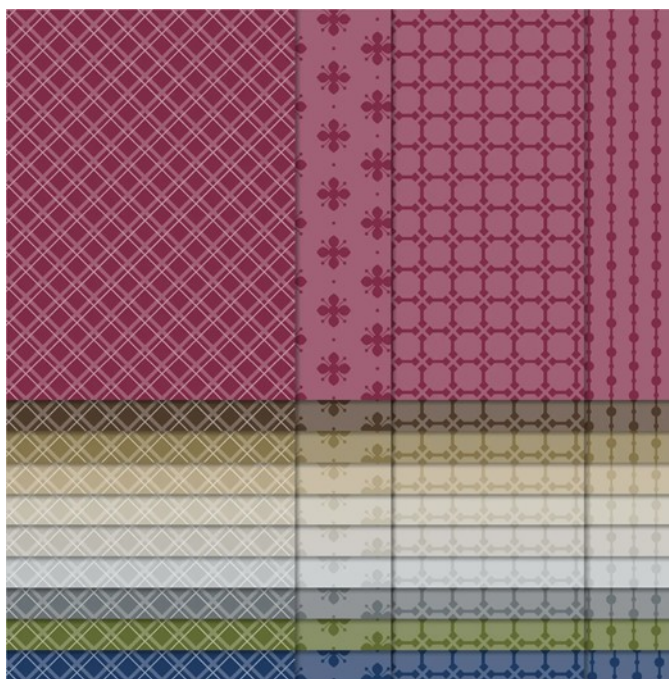

Neutrals Designer Series Paper  
Paper Basics • 6" x 6" (15.2 x 15.2 cm) • Designer Series Paper®

Designer Series Paper®

## Neutrals Designer Series Paper

Set of 40 sheets 2 each of 2 double-sided designs in 10 colors. Acid free, lignin free.  
21-22 Page 134  
155226

**French:** Papier De La Série Design Neutres

**German:** Designerpapier Neutralfarben

**Collection:** Neutrals Collection **Colors:** Merry Merlot, Early Espresso, Soft Suede, Crumb Cake, Sahara Sand, Gray Granite, Smoky Slate, Basic Gray, Mossy Meadow, Night of Navy

Insert created by Bev Adams, <http://BevAdams.com>, [BevAdams@verizon.net](mailto:BevAdams@verizon.net) Images from Stampin' Up!®