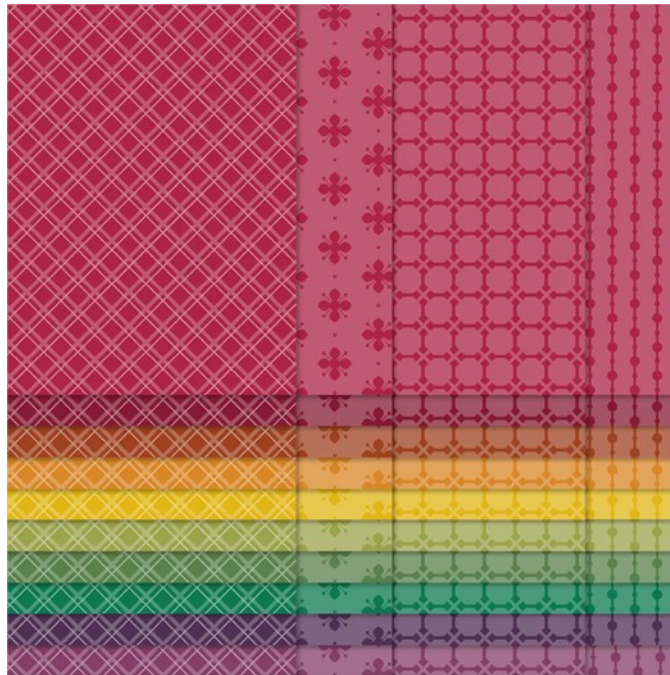

Regals Designer Series Paper  
Paper Basics • 6" x 6" (15.2 x 15.2 cm) • Designer Series Paper®

Designer Series Paper®  
**Regals Designer Series Paper**

Set of 40 sheets 2 each of 2 double-sided designs in 10 colors. Acid free, lignin free.  
21-22 Page 134  
155227

**French:** Papier De La Série Design Royaux

**German:** Designerpapier Prachtfarben

**Collection:** Regals Collection **Colors:** Real Red, Cherry Cobbler, Cajun Craze, Pumpkin Pie, Crushed Curry, Old Olive, Garden Green, Shaded Spruce, Blackberry Bliss, Rich Razzleberry