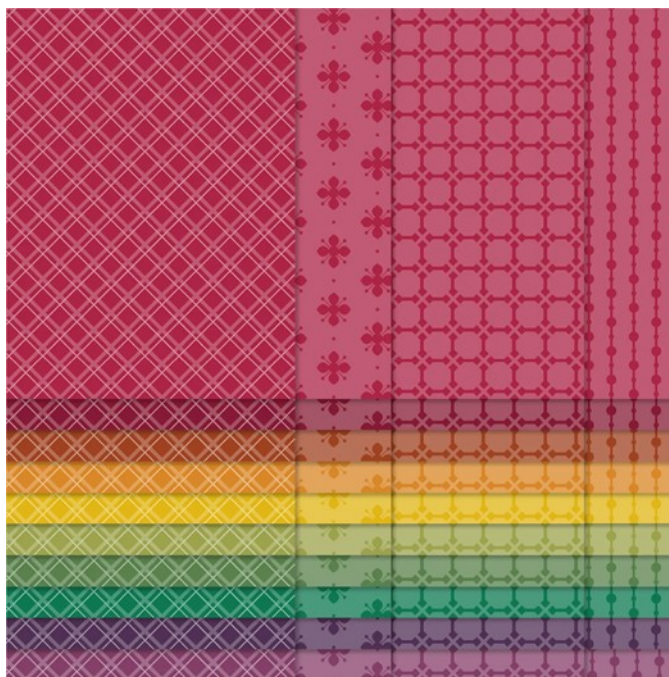

Regals Designer Series Paper
Paper Basics • 6" x 6" (15.2 x 15.2 cm) • Designer Series Paper®

Designer Series Paper® Regals Designer Series Paper

Set of 40 sheets 2 each of 2 double-sided designs in 10 colors. Acid free, lignin free.
21-22 Page 134
155227

French: Papier De La Série Design Royaux

German: Designerpapier Prachtfarben

Collection: Regals Collection **Colors:** Real Red, Cherry Cobbler, Cajun Craze, Pumpkin Pie, Crushed Curry, Old Olive, Garden Green, Shaded Spruce, Blackberry Bliss, Rich Razzleberry