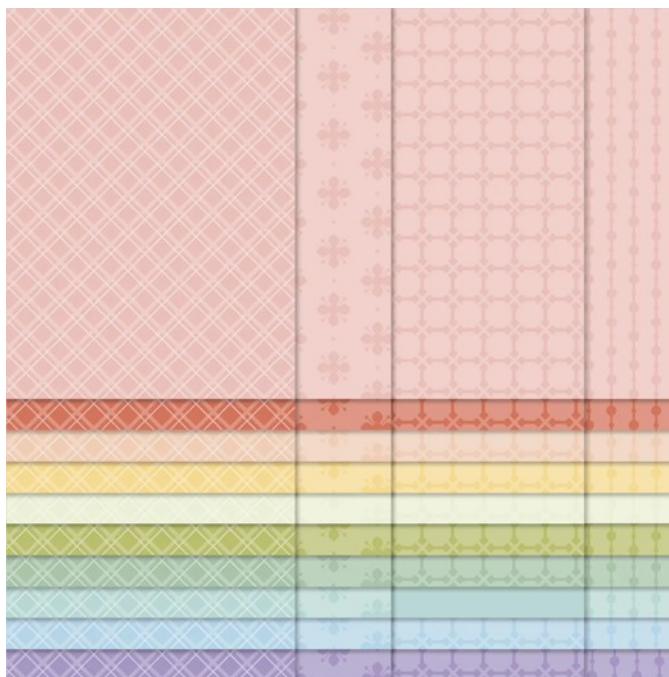

Subtles Designer Series Paper  
Paper Basics • 6" x 6" (15.2 x 15.2 cm) • Designer Series Paper®

## Designer Series Paper® Subtles Designer Series Paper

Set of 40 sheets 2 each of 2 double-sided designs in 10 colors. Acid free, lignin free.  
21-22 Page 134  
155229

**French:** Papier De La Série Design Subtils