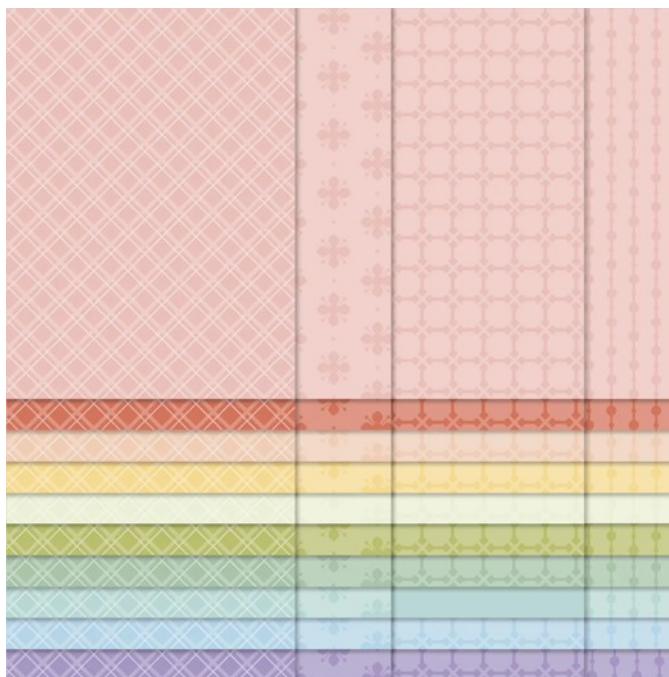

Subtles Designer Series Paper
Paper Basics • 6" x 6" (15.2 x 15.2 cm) • Designer Series Paper®

Designer Series Paper® Subtles Designer Series Paper

Set of 40 sheets 2 each of 2 double-sided designs in 10 colors. Acid free, lignin free.
21-22 Page 134
155229

French: Papier De La Série Design Subtils

German: Designerpapier Pastellfarben

Collection: Subtles Collection **Colors:** Blushing Bride, Calypso Coral, Petal Pink, So Saffron, Soft Sea Foam, Pear Pizzazz, Mint Macaron, Pool Party, Balmy Blue, Highland Heather