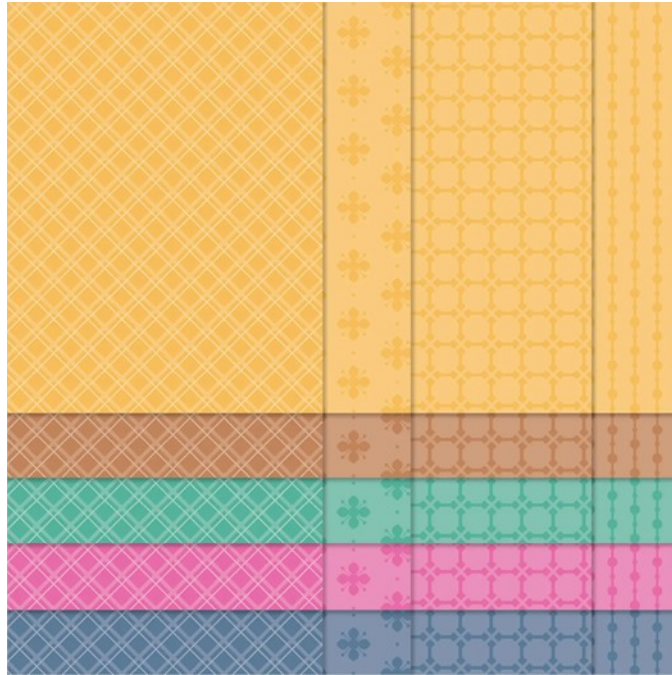

Designer Series Paper®

20-22 In Color Designer Series Paper

20-22 In Color Designer Series Paper
Paper Basics • 6" x 6" (15.2 x 15.2 cm) • Designer Series Paper®

Set of 40 sheets 4 each of 2 double-sided designs in 5 colors. Acid free, lignin free.

21-22 Page 134

155230

French: Papier De La Série Design In Color 20-22

German: Designerpapier In Color Im Set 20-22

Collection: 20-22 In Colors **Colors:** Bumblebee, Cinnamon Cider, Just Jade, Magenta Madness, Misty Moonlight