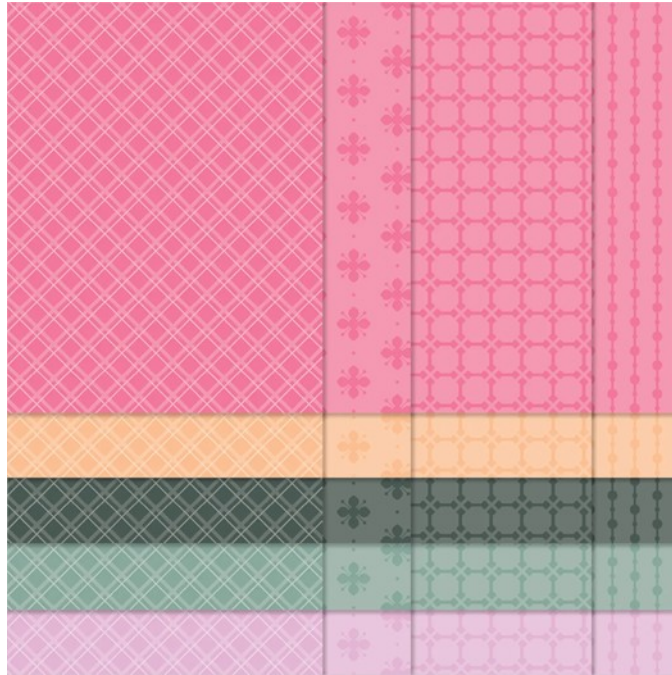

Designer Series Paper®

## 21-23 In Color Designer Series Paper

**21-23 In Color Designer Series Paper**  
Paper Basics • 6" x 6" (15.2 x 15.2 cm) • Designer Series Paper®

Set of 40 sheets 4 each of 2 double-sided designs in 5 colors. Acid free, lignin free.

21-22 Page 134

155641

**French:** Papier De La Série Design In Color 21-23

**German:** Designerpapier In Color Im Set 21-23

**Collection:** 21-23 In Colors **Colors:** Fresh Freesia, Polished Pink, Evening Evergreen, Soft Succulent, Pale Papaya