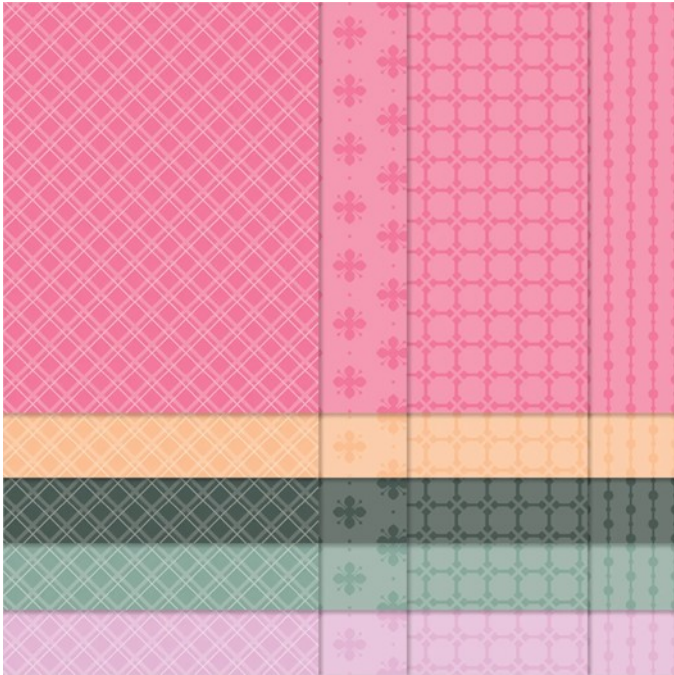

21-23 In Color Designer Series Paper
Paper Basics • 6" x 6" (15.2 x 15.2 cm) • Designer Series Paper®

Designer Series Paper®
21-23 In Color Designer Series Paper

Set of 40 sheets 4 each of 2 double-sided designs in 5 colors. Acid free, lignin free.

21-22 Page 134

155641

French: Papier De La Série Design In Color 21-23

German: Designerpapier In Color Im Set 21-23

Collection: 21-23 In Colors **Colors:** Fresh Freesia, Polished Pink, Evening Evergreen, Soft Succulent, Pale Papaya