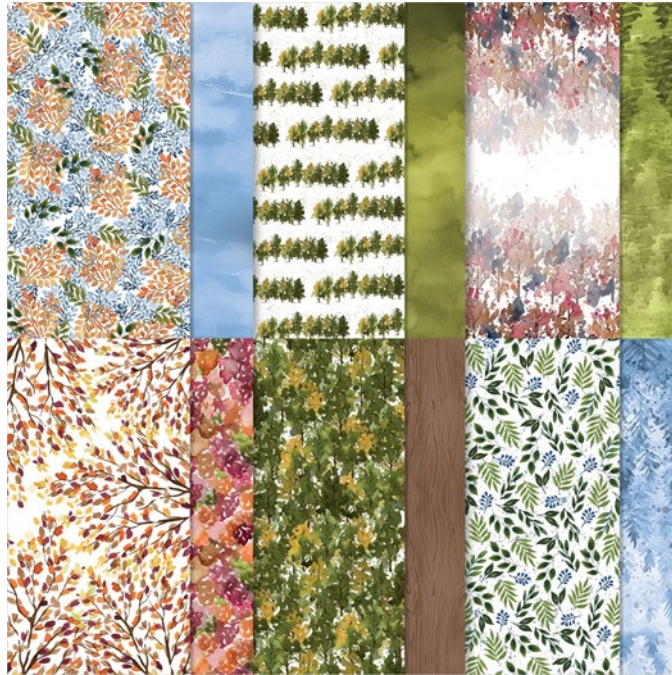

Designer Series Paper®

## Beauty of the Earth Designer Series Paper

**Beauty of the Earth Designer Series Paper**  
Paper Basics • 12" x 12" (30.5 x 30.5 cm) • Designer Series Paper®

Set of 12 sheets    2 each of 6 double-sided designs. Acid free, lignin free.  
21-22 Page 130  
155841

**French:** Papier De La Série Design La Terre En Beauté

**German:** Designerpapier Schöne Natur

**Collection:** Beauty of the Earth Suite    **Colors:** Bumblebee, Cajun Craze, Cinnamon Cider, Early Espresso, Merry Merlot, Misty Moonlight, Mossy Meadow, Night of Navy, Old Olive