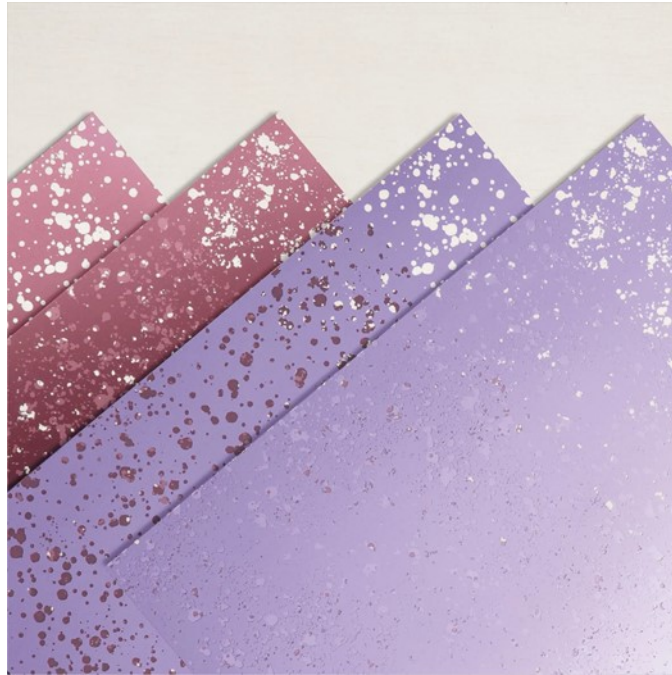

## Hydrangea Hill Mercury Glass Designer Acetate

**Hydrangea Hill Mercury Glass Designer Acetate**  
Paper Basics • 12" x 12" (30.5 x 30.5 cm) • Specialty

Set of 4 sheets 1 each of 2 designs in 2 colors. 12" x 12" (30.5 x 30.5 cm).  
21-22 Page 135  
154574

**French:** Acétate Design Verre Mercuré Colline D'hortensias

**German:** Designerazetat In Quecksilberglass-Optik Hortensienpark

**Collection:** In both the Jan-June 21 and 21-22 catalogs **Colors:** Highland Heather, Rococo Rose