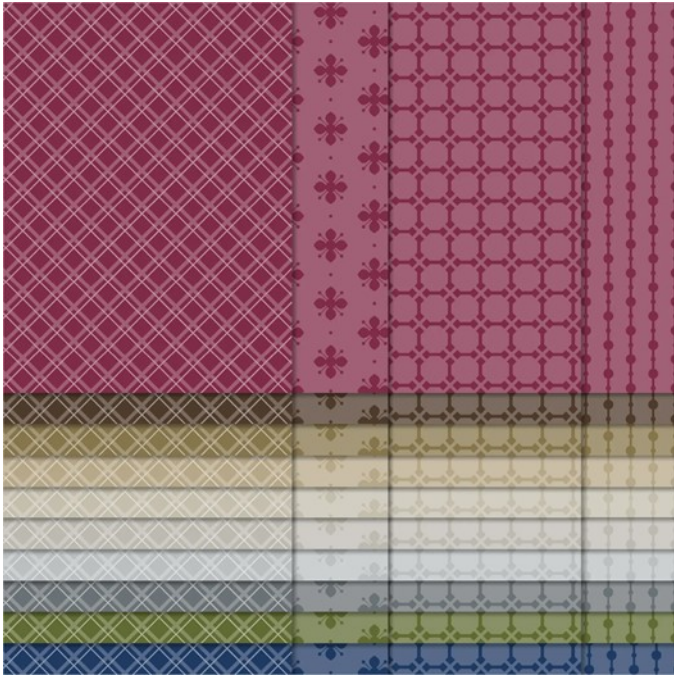

Neutrals Designer Series Paper
Paper Basics • 6" X 6" (15.2 X 15.2 cm) • Designer Series Paper®

Designer Series Paper®
Neutrals Designer Series Paper

Set of 40 sheets 2 each of 2 double-sided designs in 10 colors. Acid free, lignin free.

21-22 Page 134

155226

French: Papier De La Série Design Neutres

German: Designerpapier Neutralfarben

Collection: Neutrals Collection **Colors:** Merry Merlot, Early Espresso, Soft Suede, Crumb Cake, Sahara Sand, Gray Granite, Smoky Slate, Basic Gray, Mossy Meadow, Night of Navy