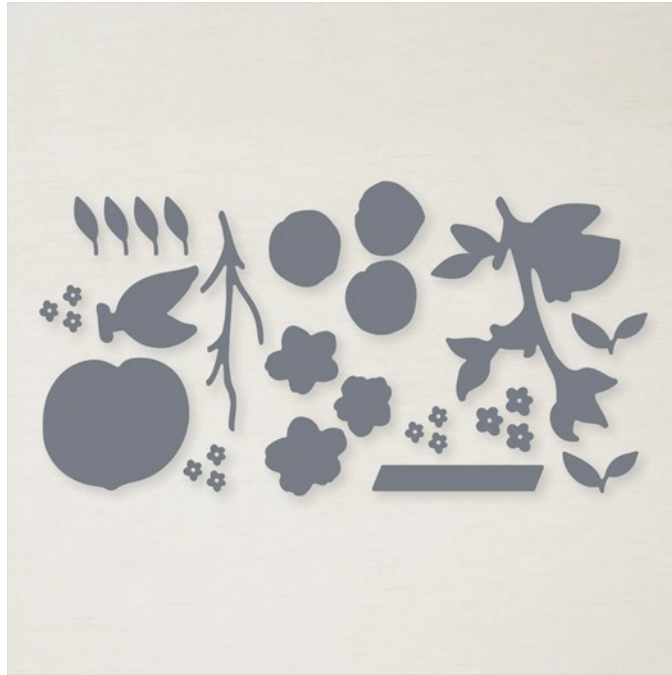

Dies  
Peach Dies

**Peach Dies**  
Tools • Mini Stampin' Cut & Emboss • Dies

Set of 17 dies Largest: 2-7/8" x 2-1/8" (7.3 x 5.4 cm).  
21-22 Page 161  
155829

**French:** Poinçons Pêche  
**German:** Stanzformen Pfirsich  
**Collection:** You're a Peach Suite  
**Coordinates with:** Sweet as a Peach