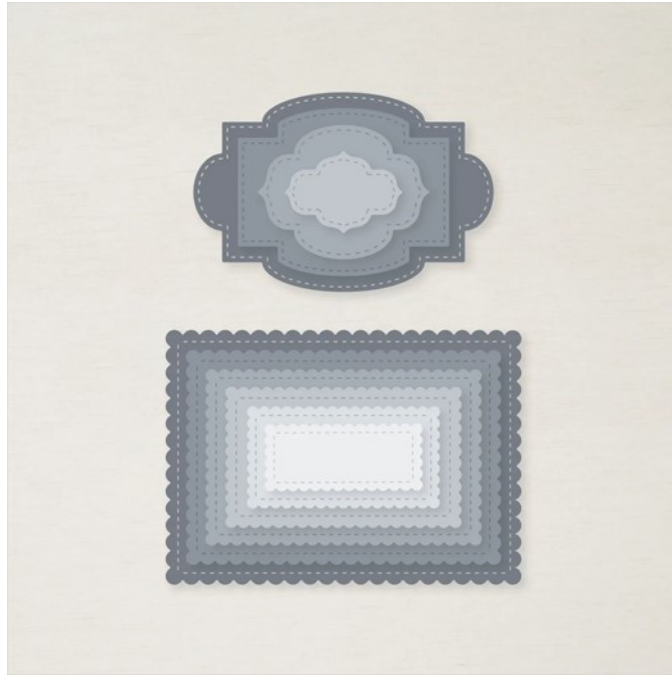

Dies

Stitched So Sweetly Dies

Stitched So Sweetly Dies
Tools • Mini Stampin' Cut & Emboss • Dies

Set of 10 dies   Largest 4 1/8" x 3" (10.5 x 7.6 cm)
21-22 Page 166
151690

French: Poinçons Couture Tendres Douceurs
German: Stanzformen So Hübsch Bestickt
Coordinates with: So Sentimental

Insert created by Bev Adams, <http://BevAdams.com>, BevAdams@verizon.net Images from Stampin' Up!®