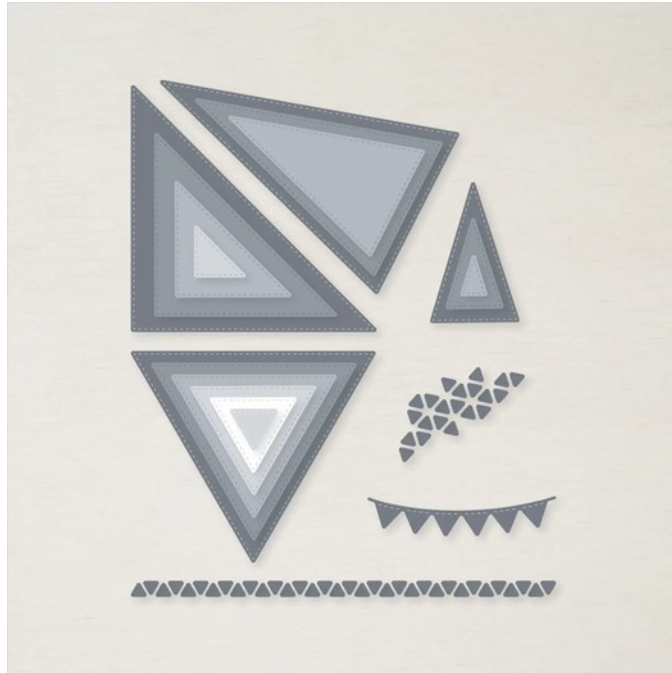

Dies

Stitched Triangles Dies

Stitched Triangles Dies
Tools • Mini Stampin' Cut & Emboss • Dies

Set of 19 dies Largest die: 2-1/2" x 5" (6.4 x 12.7 cm).
21-22 Page 166
152710

French: Poinçons Surpiqués Triangles

German: Stanzformen Bestickte Dreiecke

Coordinates with: The Right Triangle, Tree Angle

Insert created by Bev Adams, <http://BevAdams.com>, BevAdams@verizon.net Images from Stampin' Up!®