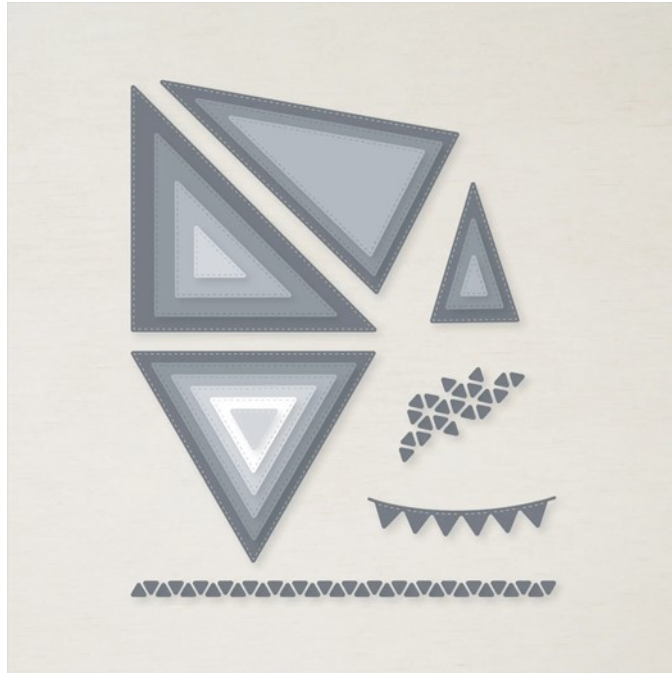

Dies

Stitched Triangles Dies

Stitched Triangles Dies
Tools • Mini Stampin' Cut & Emboss • Dies

Set of 19 dies Largest die: 2-1/2" x 5" (6.4 x 12.7 cm).

21-22 Page 166

152710

French: Poinçons Surpiqués Triangles

German: Stanzformen Bestickte Dreiecke

Coordinates with: The Right Triangle, Tree Angle

Insert created by Bev Adams, <http://BevAdams.com>, BevAdams@verizon.net Images from Stampin' Up!®