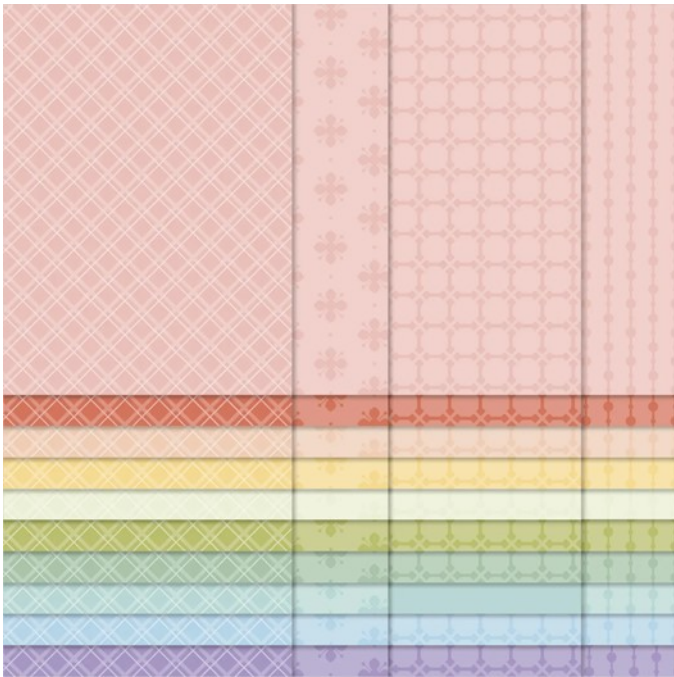

Subtles Designer Series Paper
Paper Basics • 6" x 6" (15.2 x 15.2 cm) • Designer Series Paper®

Designer Series Paper®
Subtles Designer Series Paper

Set of 40 sheets 2 each of 2 double-sided designs in 10 colors. Acid free, lignin free.

21-22 Page 134

155229

French: Papier De La Série Design Subtils

German: Designerpapier Pastellfarben

Collection: Subtles Collection **Colors:** Blushing Bride, Calypso Coral, Petal Pink, So Saffron, Soft Sea Foam, Pear Pizzazz, Mint Macaron, Pool Party, Balmy Blue, Highland Heather