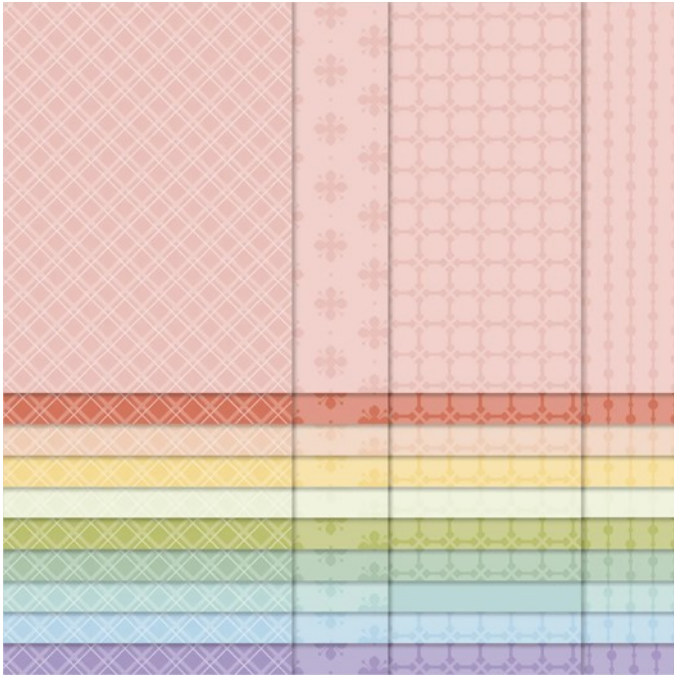

Subtles Designer Series Paper
Paper Basics • 6" x 6" (15.2 x 15.2 cm) • Designer Series Paper®

Designer Series Paper®
Subtles Designer Series Paper

Set of 40 sheets 2 each of 2 double-sided designs in 10 colors. Acid free, lignin free.

21-22 Page 134

155229

French: Papier De La Série Design Subtils

German: Designerpapier Pastellfarben

Collection: Subtles Collection **Colors:** Blushing Bride, Calypso Coral, Petal Pink, So Saffron, Soft Sea Foam, Pear Pizzazz, Mint Macaron, Pool Party, Balmy Blue, Highland Heather