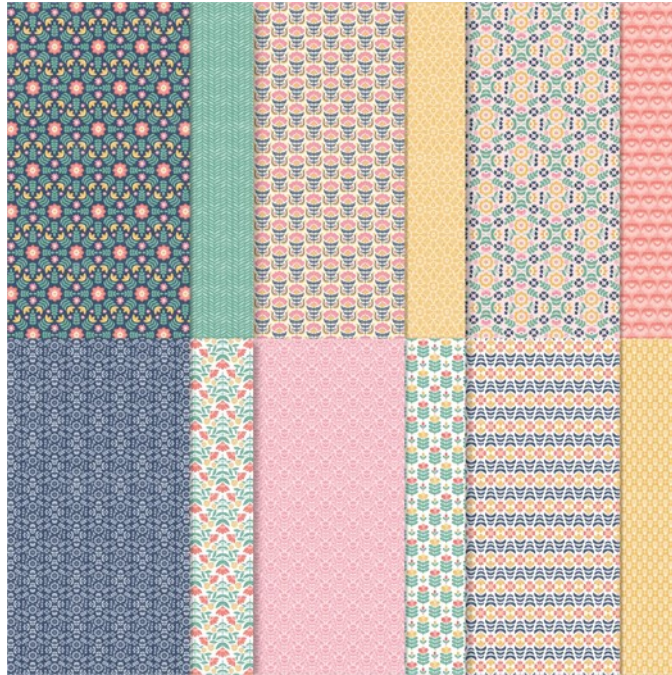

Designer Series Paper®

Sweet Symmetry Designer Series Paper

Sweet Symmetry Designer Series Paper
Paper Basics • 12" x 12" (30.5 x 30.5 cm) • Designer Series Paper®

Set of 12 sheets 2 each of 6 double-sided designs. Acid free, lignin free.
21-22 Page 133
155605

French: Papier De La Série Design Jolie Symétrie

German: Designerpapier Fantasie In Symmetrie

Collection: Sweet Symmetry Suite **Colors:** Bumblebee, Calypso Coral, Flirty Flamingo, Just Jade, Night of Navy