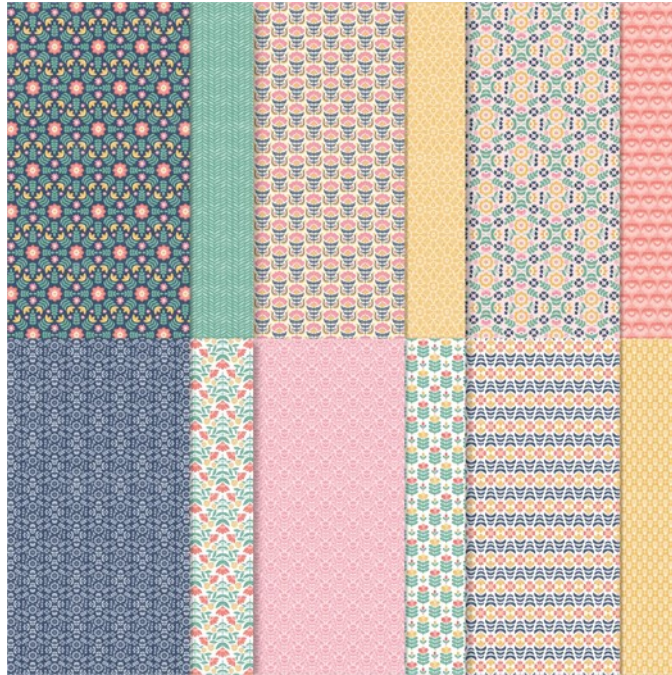

Designer Series Paper®

## Sweet Symmetry Designer Series Paper

**Sweet Symmetry Designer Series Paper**  
Paper Basics • 12" x 12" (30.5 x 30.5 cm) • Designer Series Paper®

Set of 12 sheets    2 each of 6 double-sided designs. Acid free, lignin free.  
21-22 Page 133  
155605

**French:** Papier De La Série Design Jolie Symétrie

**German:** Designerpapier Fantasie In Symmetrie

**Collection:** Sweet Symmetry Suite    **Colors:** Bumblebee, Calypso Coral, Flirty Flamingo, Just Jade, Night of Navy