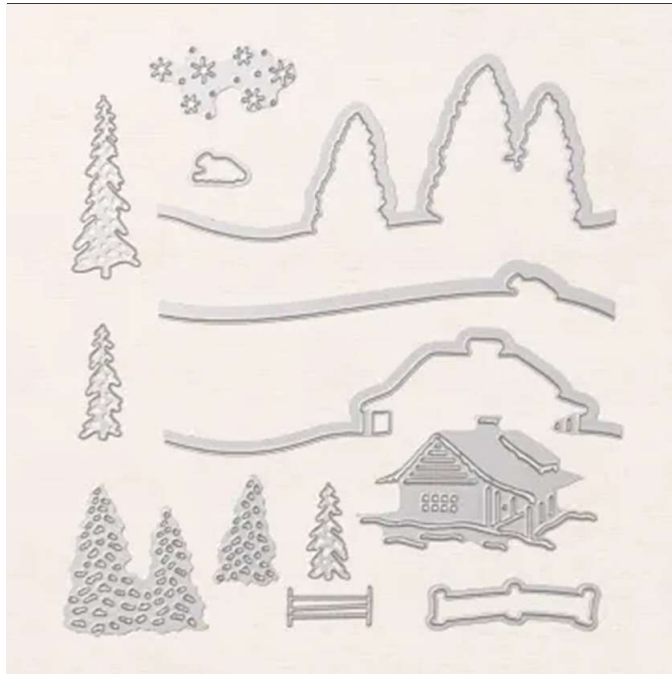

Dies Cabin Dies

Set of 13 dies Largest die: 6" x 2" (15.2 x 5.1 cm)

J-D 21 Page 38

156404

French: Poinçons Chalet

German: Stanzformen Ruhiges Idyll

Coordinates with: Peaceful Cabin

Insert created by Bev Adams, <http://BevAdams.com>, BevAdams@verizon.net Images from Stampin' Up!®