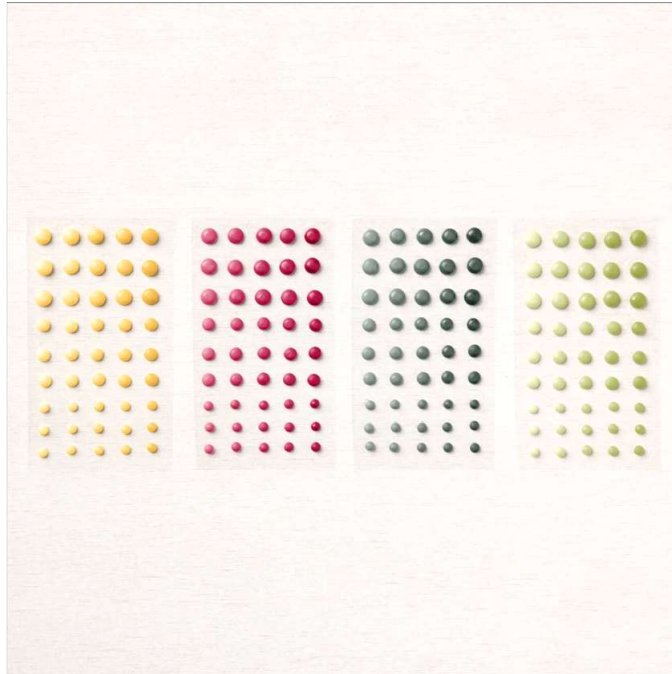

Adhesive Shapes Decorative Matte Dots

Decorative Matte Dots
Embellishments • Accents • Adhesive Shapes

Set of 180 pieces Adhesive-backed enamel dots in ombre hues. 45 each of 4 colors. 3 sizes: 3 mm.

J-D 21 Page 31

156289

French: Pois Décoratifs Mats

German: Runde Akzente In Matter Optik

Collection: Sweet Stockings Suite **Colors:** Bumblebee, Cherry Cobbler, Evening Evergreen, Old Olive

Insert created by Bev Adams, <http://BevAdams.com>, BevAdams@verizon.net Images from Stampin' Up!®