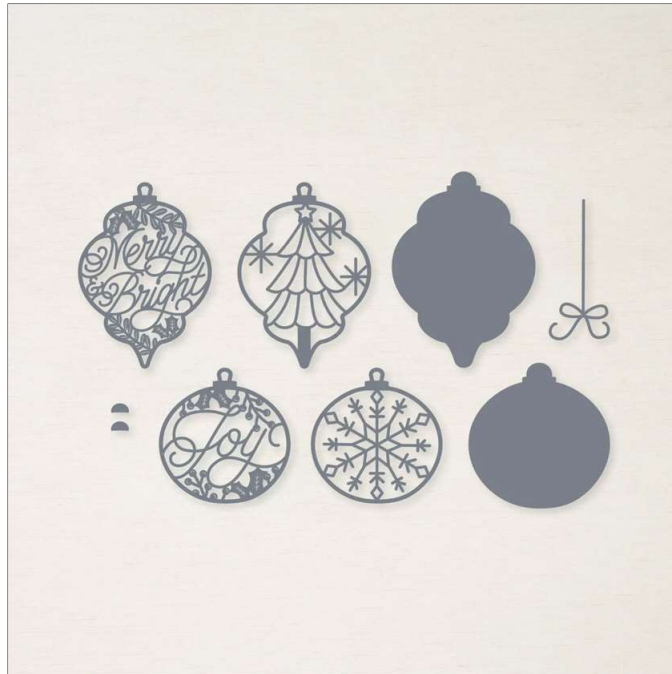

Dies
Delicate Bauble Dies

Delicate Bauble Dies
Tools • Stampin' Cut & Emboss • Dies

Set of 9 dies Largest die: 3" x 4" (7.6 x 10.2 cm)

J-D 21 Page 40

156383

French: Poinçons Boules De Noël Délicates

German: Stanzformen Christbaumkugeln

Coordinates with: Bright Baubles

Insert created by Bev Adams, <http://BevAdams.com>, BevAdams@verizon.net Images from Stampin' Up!®