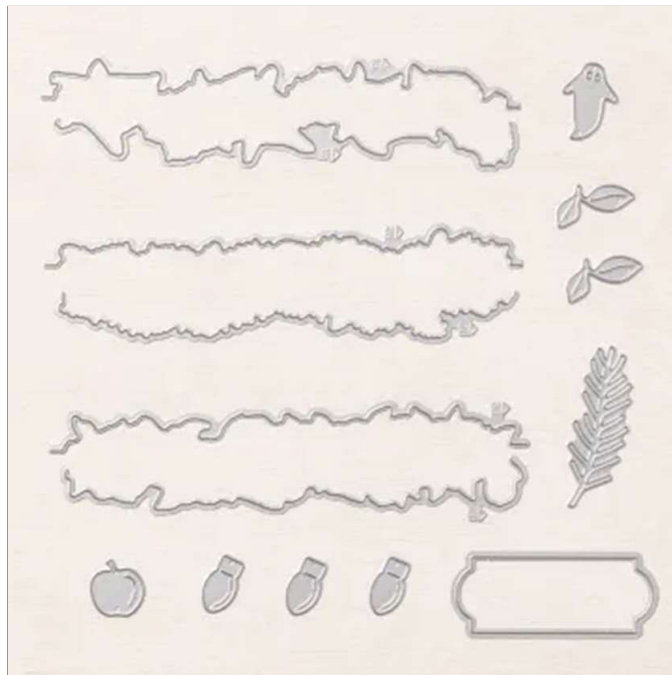

Dies Festive Finish Dies

Set of 15 dies 6" x 1/2" (15.2 x 1.3 cm)
J-D 21 Page 64
156565

French: Poinçons Guirlandes Festives

German: Stanzformen Festliche Girlanden

Coordinates with: Festive & Bright

Insert created by Bev Adams, <http://BevAdams.com>, BevAdams@verizon.net Images from Stampin' Up!®