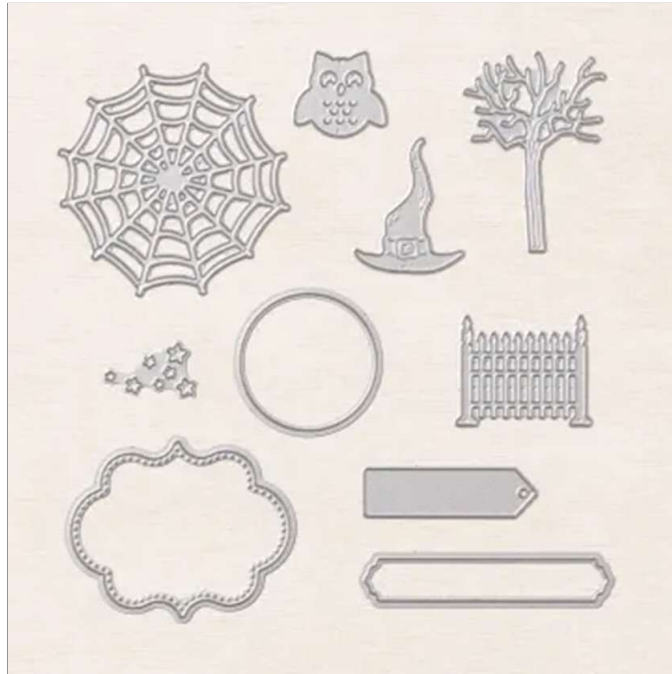

Dies
Frightful Tags Dies

Frightful Tags Dies
Tools • Mini Stampin' Cut & Emboss • Dies

Set of 10 dies Largest die: 1/2" x 2 1/2" (1.3 x 6.4 cm)
J-D 21 Page 52
156492

French: Poinçons Étiquettes Effrayantes
German: Stanzformen Gruselspass
Coordinates with: Frightfully Cute

Insert created by Bev Adams, <http://BevAdams.com>, BevAdams@verizon.net Images from Stampin' Up!®