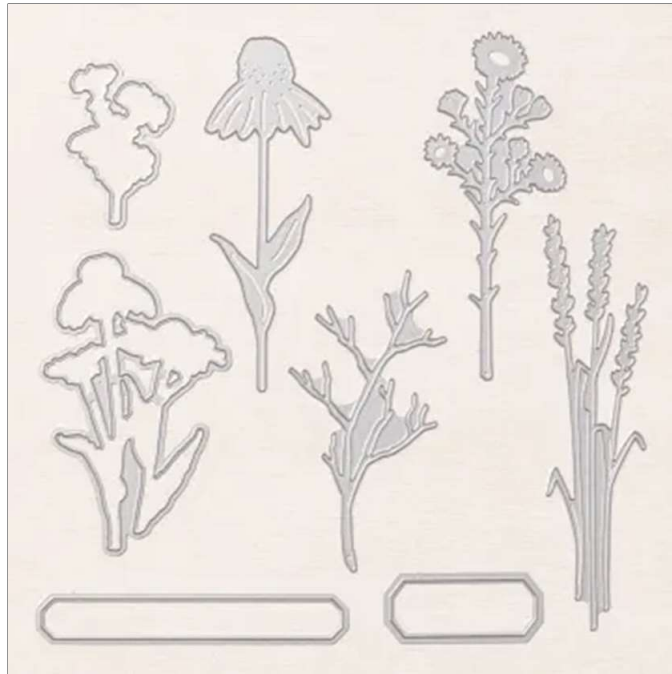

Dies Harvest Dies

Harvest Dies

Tools • Mini Stampin' Cut & Emboss • Dies

Set of 8 dies Largest die: 5 1/4" x 3/4" (13.3 x 1.9 cm)

J-D 21 Page 56

156504

French: Poinçons Fleurs D'automne

German: Stanzformen Herbstliche Natur

Collection: Harvest Meadow Suite

Insert created by Bev Adams, <http://BevAdams.com>, BevAdams@verizon.net Images from Stampin' Up!®