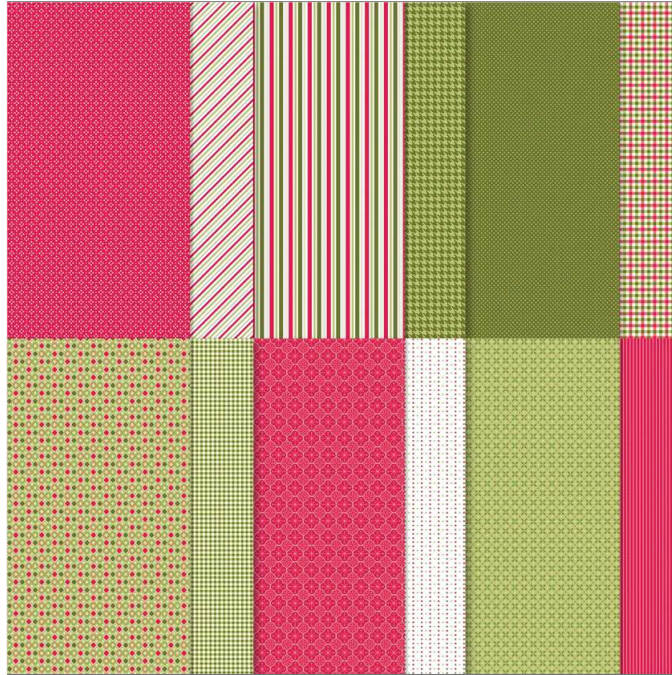

Designer Series Paper®  
**Heartwarming Hugs Designer Series  
Paper**

**Heartwarming Hugs Designer Series Paper**  
Paper Basics • 12" x 12" (30.5 x 30.5 cm) • Designer Series Paper®

Set of 12 sheets    2 each of 6 double-sided designs. Acid free, lignin free.  
J-D 21 Page 57  
153492

**French:** Papier De La Série Design Câlines Réconfortants

**German:** Designerpapier Weihnachten Im Herzen

**Colors:** Mossy Meadow, Pear Pizzazz, Real Red, Whisper White

Insert created by Bev Adams, <http://BevAdams.com>, [BevAdams@verizon.net](mailto:BevAdams@verizon.net) Images from Stampin' Up!®