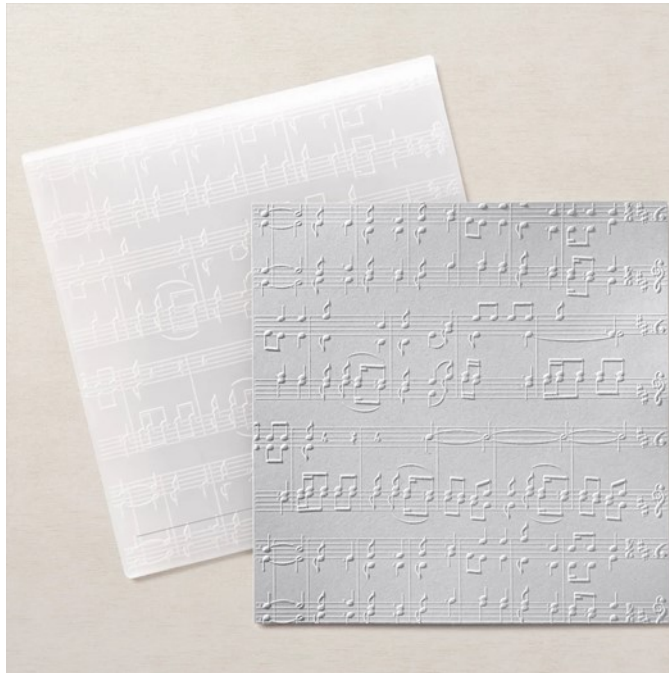

Embossing Folder

Merry Melody 3D Embossing Folder

Merry Melody 3D Embossing Folder
Embossing • Stampin' Cut & Emboss • Embossing Folder

Set of 1 folder 6" x 6 1/4" (15.2 x 15.9 cm)

J-D 21 Page 42

156392

French: Ploir À Gaufrage 3d Mélodie Festive

German: 3-D-Prägeform Notenblatt

Insert created by Bev Adams, <http://BevAdams.com>, BevAdams@verizon.net Images from Stampin' Up!®