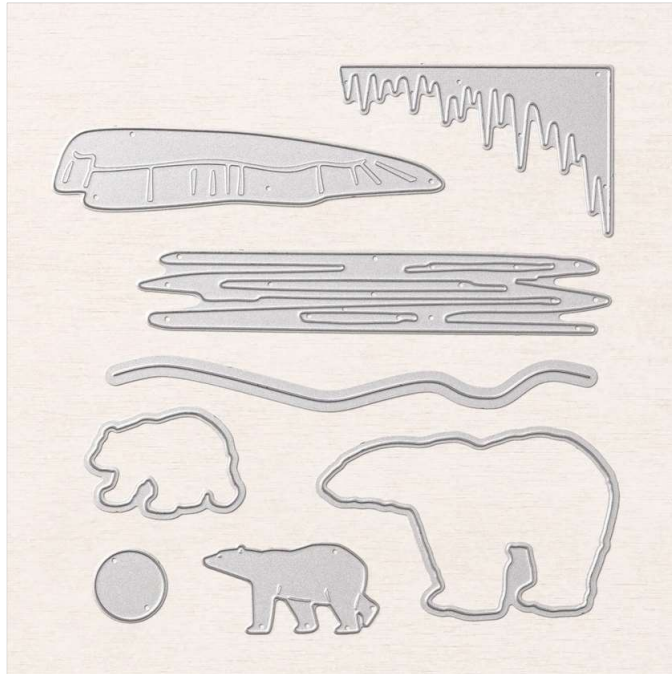

Dies Polar Bears Dies

Set of 8 dies Largest die: 4 3/4" c 3/4" (12.1 x 1.9 cm)
J-D 21 Page 39
156456

French: Poinçons Ours Polaires

German: Stanzformen Eisbären

Coordinates with: Arctic Bears

Insert created by Bev Adams, <http://BevAdams.com>, BevAdams@verizon.net Images from Stampin' Up!®