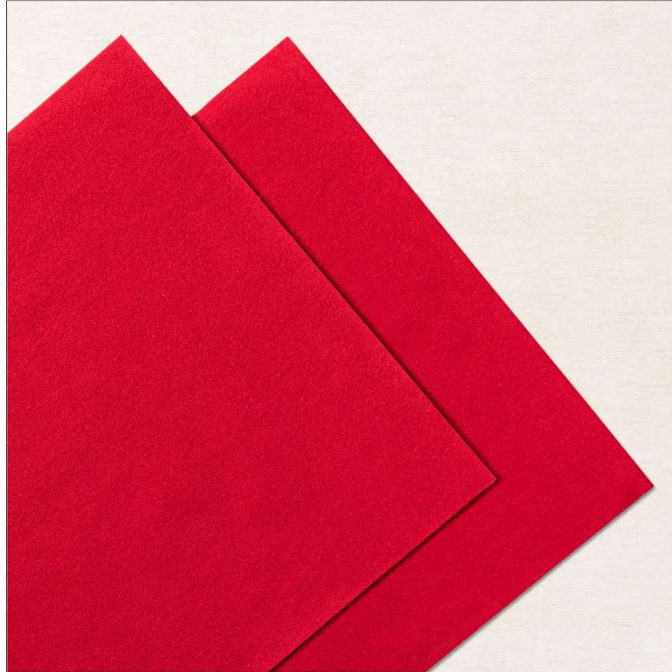

Specialty
Red Velvet Paper Pack

Red Velvet Paper Pack
Paper Basics • 12" x 12" (30.5 x 30.5 cm) • Specialty

Set of 2 sheets Single-sided sheets. Acid free, lignin free.
J-D 21 Page 41
153490

French: Feuilles De Velours Rouges

German: Samtpapier In Rot

Colors: Red

Insert created by Bev Adams, <http://BevAdams.com>, BevAdams@verizon.net Images from Stampin' Up!®