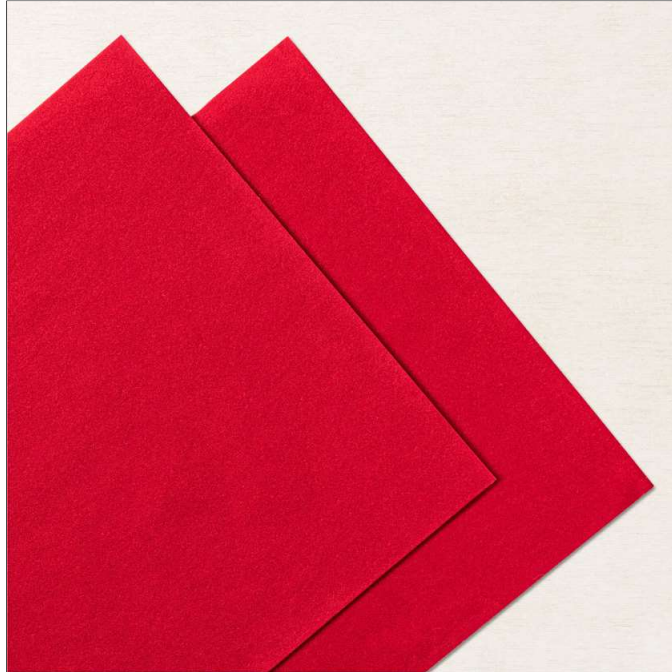

Specialty
Red Velvet Paper Pack

Red Velvet Paper Pack
Paper Basics • 12" x 12" (30.5 x 30.5 cm) • Specialty

Set of 2 sheets Single-sided sheets. Acid free, lignin free.
J-D 21 Page 41
153490

French: Feuilles De Velours Rouges

German: Samtpapier In Rot

Colors: Red

Insert created by Bev Adams, <http://BevAdams.com>, BevAdams@verizon.net Images from Stampin' Up!®