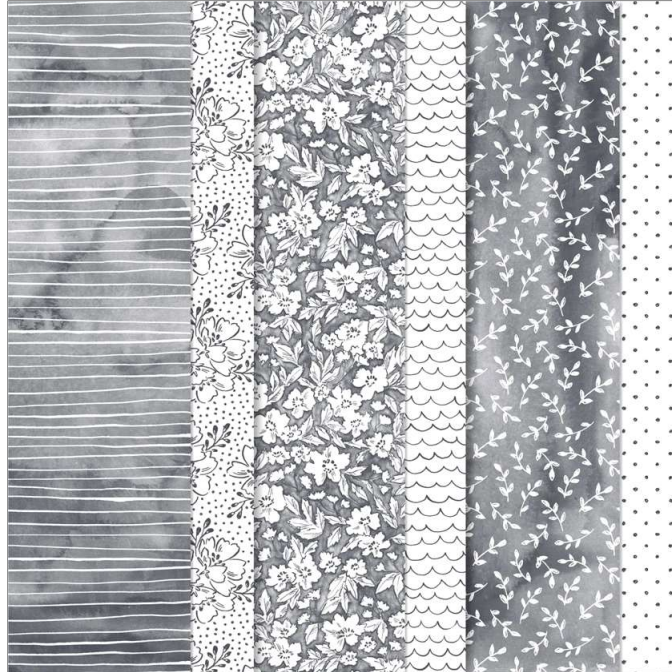

Designer Series Paper®
**Beautifully Penned Designer Series
Paper**

Beautifully Penned Designer Series Paper
Paper Basics • 12" x 12" (30.5 x 30.5 cm) • Designer Series Paper®

Set of 12 sheets Level 1. 4 each of 3 double-sided designs. Acid free, lignin free.

SAB A-S 21 Page 7
156630

French: Papier De La Série Design Lavis En Gris

German: Designerpapier Geschmackvoll Gemalt

Colors: Black, white

Insert created by Bev Adams, <http://BevAdams.com>, BevAdams@verizon.net Images from Stampin' Up!®