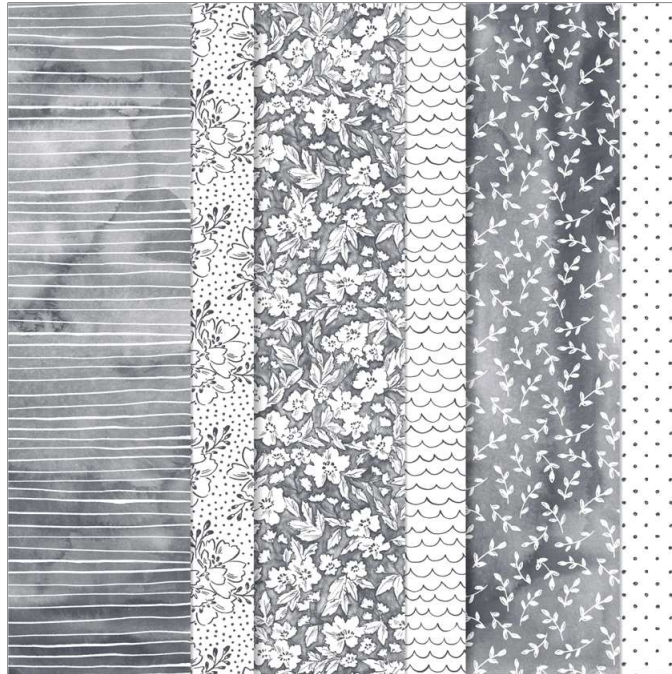

Designer Series Paper®  
**Beautifully Penned Designer Series  
Paper**

**Beautifully Penned Designer Series Paper**  
Paper Basics • 12" x 12" (30.5 x 30.5 cm) • Designer Series Paper®

Set of 12 sheets Level 1. 4 each of 3 double-sided designs. Acid free, lignin free.

SAB A-S 21 Page 7  
156630

**French:** Papier De La Série Design Lavis En Gris

**German:** Designerpapier Geschmackvoll Gemalt

**Colors:** Black, white

Insert created by Bev Adams, <http://BevAdams.com>, [BevAdams@verizon.net](mailto:BevAdams@verizon.net) Images from Stampin' Up!®