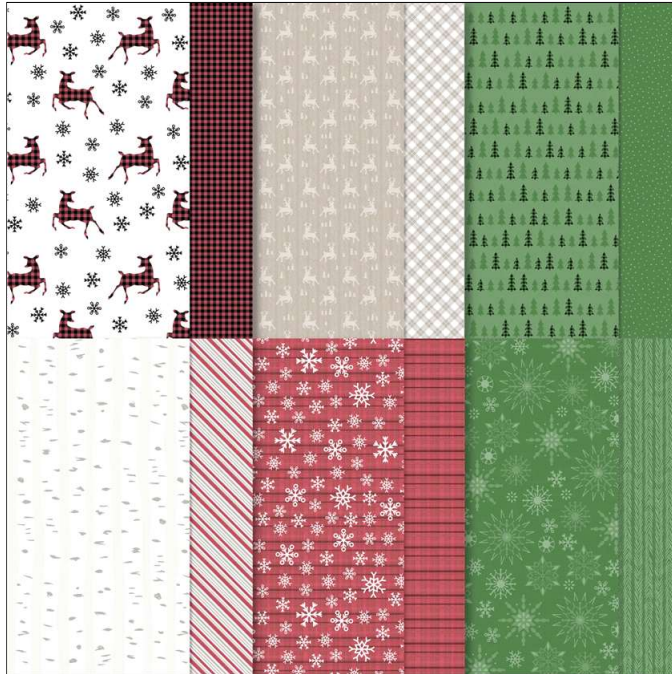

Designer Series Paper®  
Peaceful Prints Designer Series Paper

Peaceful Prints Designer Series Paper  
Paper Basics • 12" X 12" (30.5 X 30.5 cm) • Designer Series Paper®

Set of 12 sheets Level 1. 2 each of 6 double-sided designs. Acid free, lignin free.

SAB A-S 21 Page 8  
156628

**French:** Papier De La Série Design Douces Impressions

**German:** Designerpapier Weihnachtliche Prints

**Colors:** Basic Black, Cherry Cobbler, Garden Green, Real Red, Sahara Sand