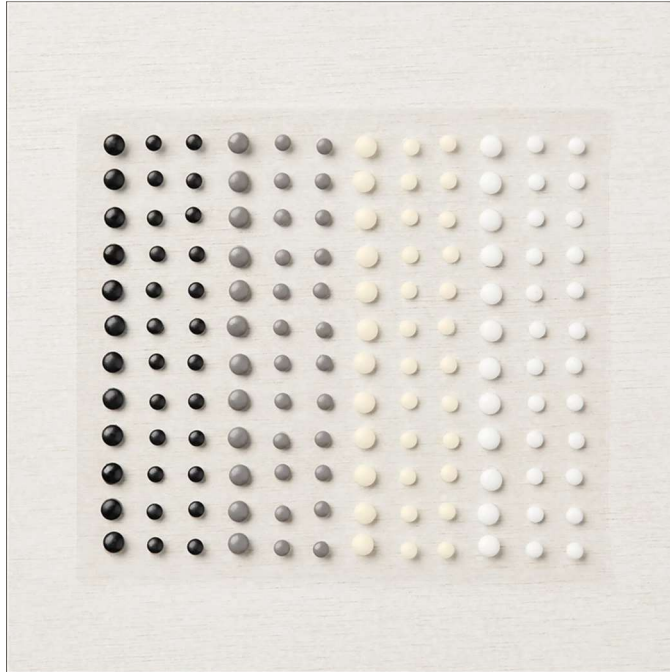

Accents
Classic Matte Dots

Classic Matte Dots
Embellishments • Accents • Accents

Set of 144 pieces
J-J 22 Page 59
158146

French: Pois Mats Classiques

German: Klassische Runde Akzente In Matter Optik

Collection: Heart & Home Suite **Colors:** Basic White, Very Vanilla, Basic Gray, Basic Black