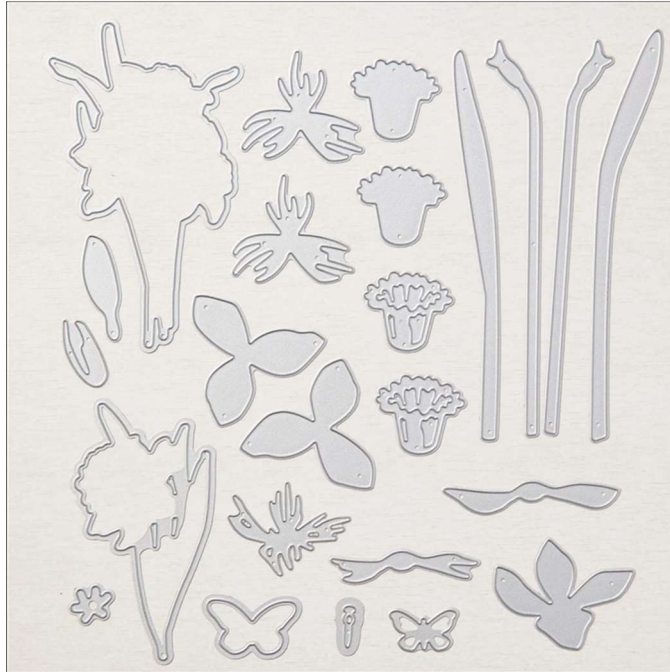

Dies
Daffodil Dies

Daffodil Dies
Tools • Mini Stampin' Cut & Emboss • Dies

Set of 24 dies Largest die: 2 3/8" x 6" (6 x 10.2 cm)

J-J 22 Page 37

157794

French: Poinçons Jonquilles

German: Stanzformen Osterglocke

Coordinates with: Daffodil Daydream, Daffodil Afternoon Designer Series Paper

Insert created by Bev Adams, <http://BevAdams.com>, BevAdams@verizon.net Images from Stampin' Up!®