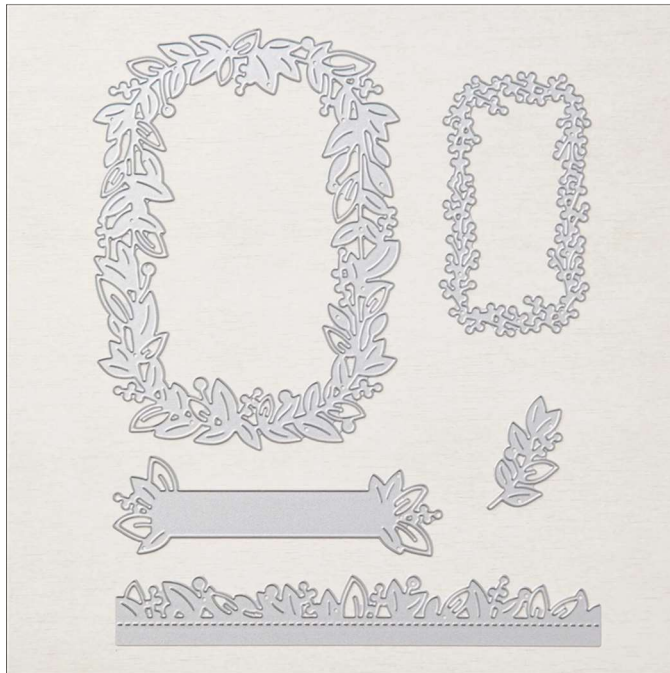

Dies  
Eden's Dies

Set of 5 dies Largest die: 5 1/4" x 3 7/8" (13.3 x 9.8 cm)  
J-J 22 Page 41  
157831

**French:** Poinçons Éden

**German:** Stanzformen Eden

**Dutch:** Eden-Stansen

**Coordinates with:** Eden's Garden