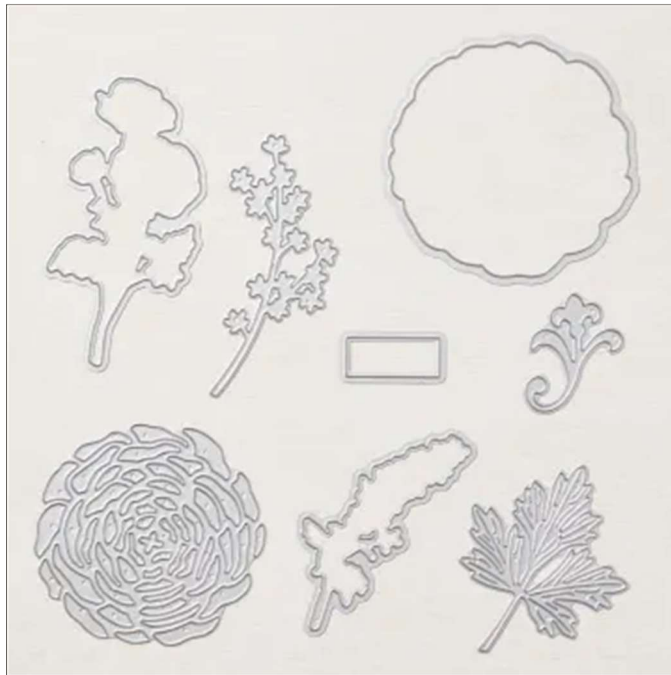

Dies Ranunculus Dies

Ranunculus Dies
Tools • Mini Stampin' Cut & Emboss • Dies

Set of 8 dies Largest die: 2 5/8" x 2 5/8" (6.7 x 6.7 cm)

J-J 22 Page 54

157976

French: Poinçons Renoncule

German: Stanzformen Ranunkel

Coordinates with: Ranunculus Romance

Insert created by Bev Adams, <http://BevAdams.com>, BevAdams@verizon.net Images from Stampin' Up!®