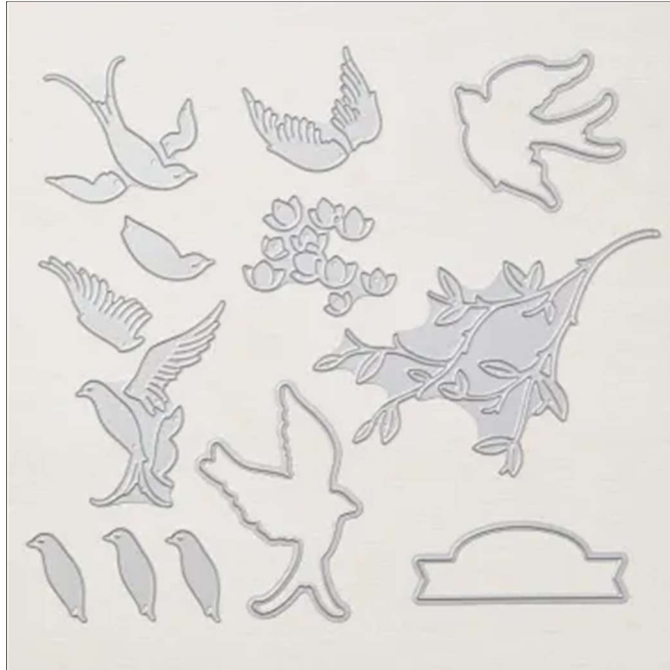

Dies
Swallows Dies

Swallows Dies
Tools • Mini Stampin' Cut & Emboss • Dies

Set of 13 dies Largest die: 2 1/2" x 4 1/4" (6.4 x 10.8")

J-J 22 Page 46

157809

French: Poinçons Hirondelles

German: Stanzformen Schwalben

Coordinates with: Soaring Swallows

Insert created by Bev Adams, <http://BevAdams.com>, BevAdams@verizon.net Images from Stampin' Up!®