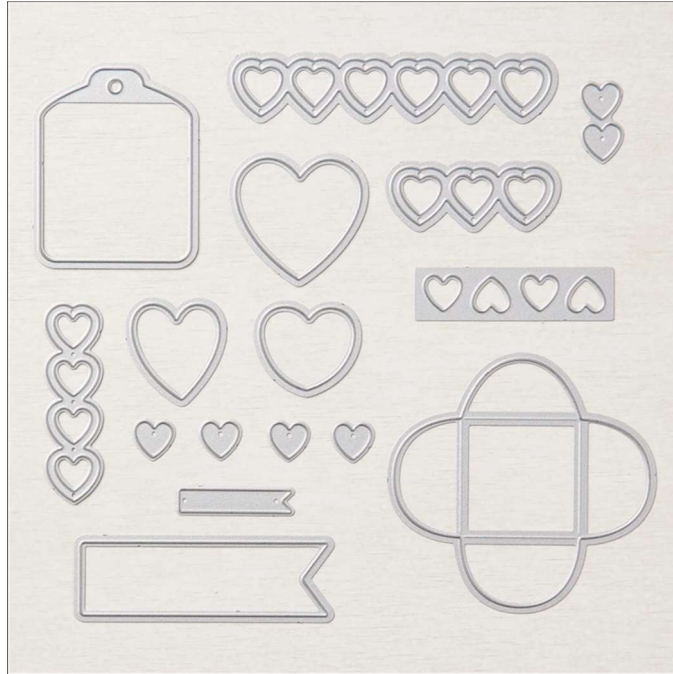

Dies
Sweet Hearts Dies

Sweet Hearts Dies
Tools • Mini Stampin' Cut & Emboss • Dies

Set of 16 dies Largest die: 4 1/4" x 5/8" (8.3 x 1.6 cm)
J-J 22 Page 10
157623

French: Poinçons Cœurs D'amour
German: Stanzformen Herzensdinge
Collection: Sweet Talk Suite
Coordinates with: Sweet Conversations