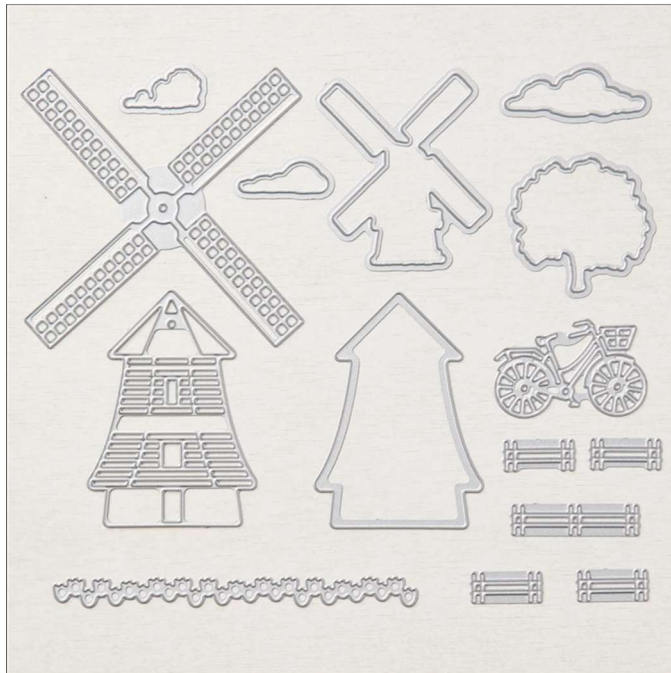

Dies Windmill Fields Dies

Windmill Fields Dies
Tools • Mini Stampin' Cut & Emboss • Dies

Set of 15 dies Largest die: 3 1/4" x 3 1/4" (8.3 x 8.3 cm)
J-J 22 Page 17
157683

French: Poinçons Champs De Moulins À Vent

German: Stanzformen Windmühlen

Collection: Flowering Fields Suite

Coordinates with: Tulip Fields

Insert created by Bev Adams, <http://BevAdams.com>, BevAdams@verizon.net Images from Stampin' Up!®