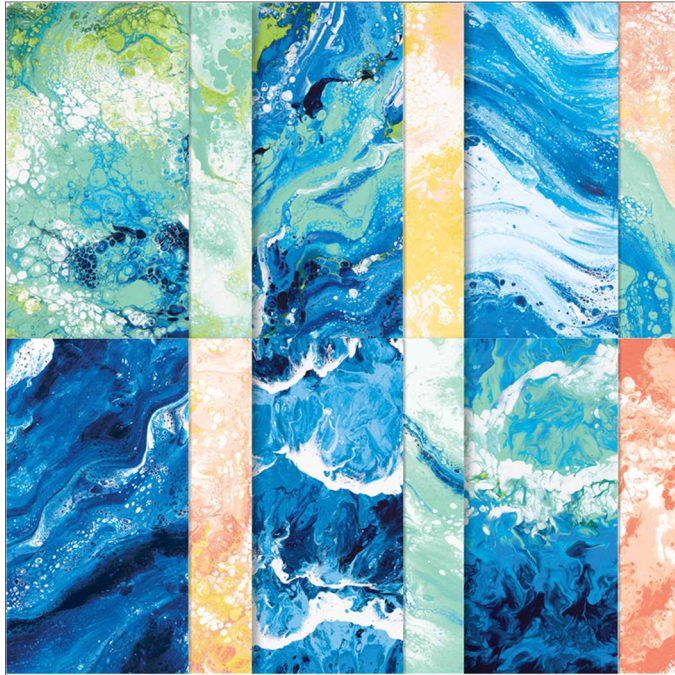

Case Insert

Designer Series Paper®
Waves of the Ocean Designer Series Paper

Waves of the Ocean Designer Series Paper
Paper Basics • 12" x 12" (30.5 x 30.5 cm) • Designer Series Paper®

Set of 12 sheets 2 each of 6 double-sided designs. Acid free, lignin free
Exclusive during promotion Page
159982

Collection: Waves of the Ocean Collection **Colors:** Calypso Coral, Coastal Cabana, Daffodil Delight, Granny Apple Green, Night of Navy, Pacific Point, Petal Pink

Insert created by Bev Adams, <http://BevAdams.com>, BevAdams@verizon.net Images from Stampin' Up!®