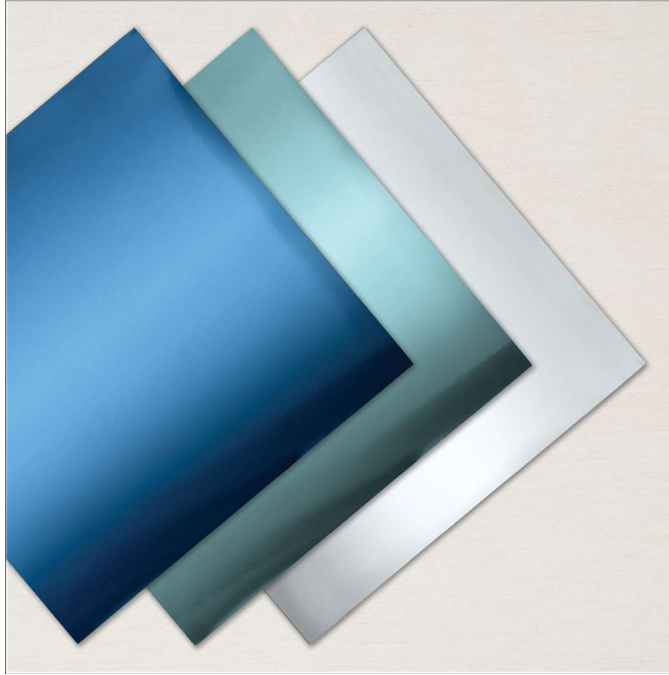

Foil
Blue Foils Specialty Paper

Blue Foils Specialty Paper
Paper Basics • 12" x 12" (30.5 x 30.5 cm) • Foil

Set of 6 sheets 2 each of 3 colors
Exclusive during promotion Page
159983

Collection: Waves of the Ocean Collection **Colors:** Coastal Cabana, Night of
Navy, silver

Insert created by Bev Adams, <http://BevAdams.com>, BevAdams@verizon.net Images from Stampin' Up!®