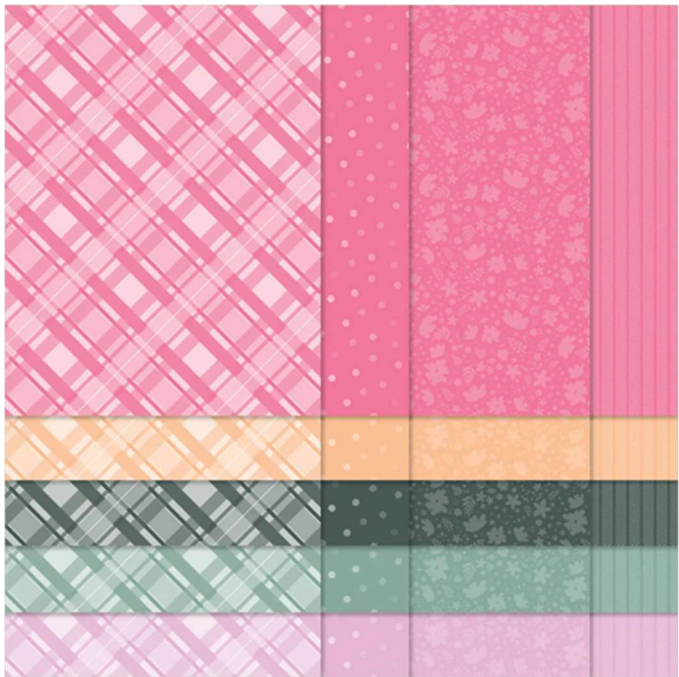

21-23 In Color Designer Series Paper  
Paper Basics • 6" x 6" (15.2 x 15.2 cm) • Designer Series Paper®

Designer Series Paper®  
21-23 In Color Designer Series Paper

Set of 40 sheets 4 each of 2 double-sided designs in 5 colors. Acid free, lignin free.  
22-23 Page 135  
159254

**French:** Papier De La Série Design In Color 21-23

**German:** Designerpapier In Color Im Set 21-23

**Collection:** 21-23 In Colors **Colors:** Fresh Freesia, Polished Pink, Evening Evergreen, Soft Succulent, Pale Papaya