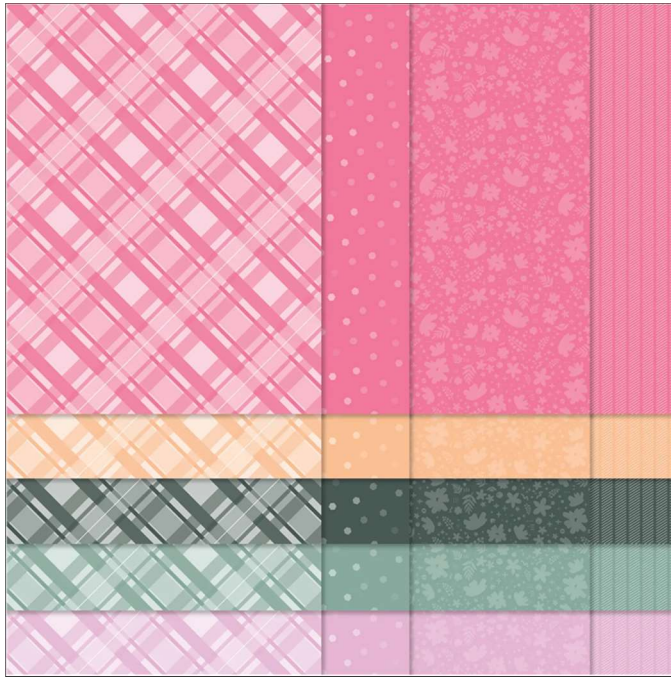

21-23 In Color Designer Series Paper
Paper Basics • 6" x 6" (15.2 x 15.2 cm) • Designer Series Paper®

Designer Series Paper®
21-23 In Color Designer Series Paper

Set of 40 sheets 4 each of 2 double-sided designs in 5 colors. Acid free, lignin free.

22-23 Page 135
159254

French: Papier De La Série Design In Color 21-23
German: Designerpapier In Color Im Set 21-23
Collection: 21-23 In Colors **Colors:** Fresh Freesia, Polished Pink, Evening Evergreen, Soft Succulent, Pale Papaya