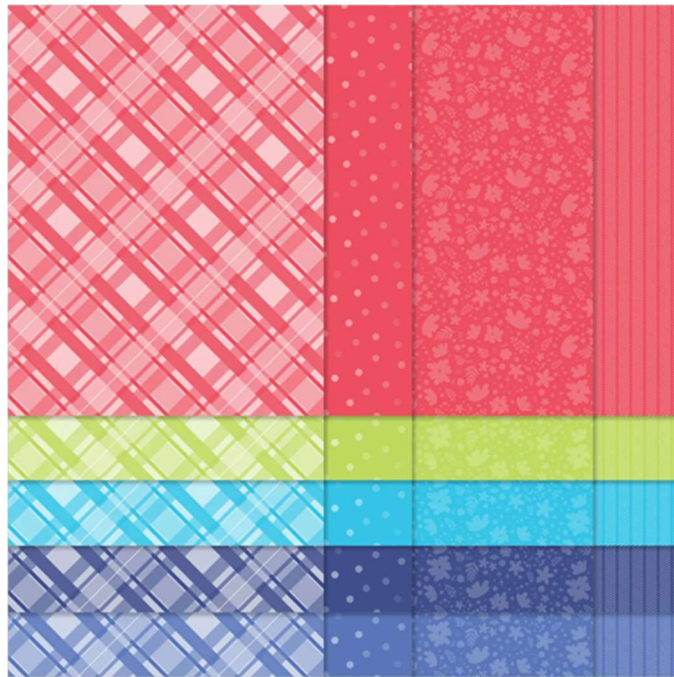

22-24 In Color Designer Series Paper  
Paper Basics • 6" x 6" (15.2 x 15.2 cm) • Designer Series Paper®

Designer Series Paper®  
**22-24 In Color Designer Series Paper**

Set of 40 sheets 4 each of 2 double-sided designs in 5 colors. Acid free, lignin free.  
22-23 Page 135  
159253

**French:** Papier De La Série Design In Color 22-24

**German:** Designerpapier In Color Im Set 22-24

**Collection:** 22-24 In Colors **Colors:** Orchid Oasis, Parakeet Party, Starry Sky, Sweet Sorbet, Tahitian Tide