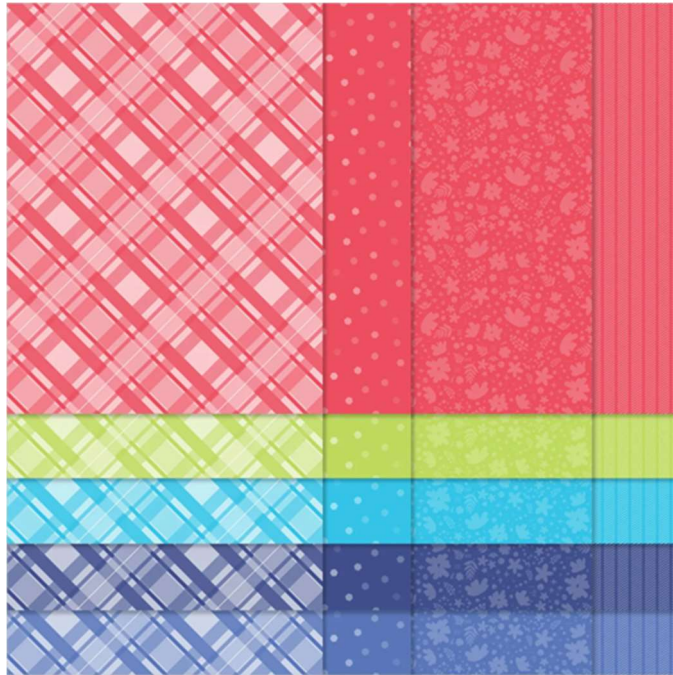

22-24 In Color Designer Series Paper
Paper Basics • 6" x 6" (15.2 x 15.2 cm) • Designer Series Paper®

Designer Series Paper®
22-24 In Color Designer Series Paper

Set of 40 sheets 4 each of 2 double-sided designs in 5 colors. Acid free, lignin free.
22-23 Page 135
159253

French: Papier De La Série Design In Color 22-24

German: Designerpapier In Color Im Set 22-24

Collection: 22-24 In Colors **Colors:** Orchid Oasis, Parakeet Party, Starry Sky, Sweet Sorbet, Tahitian Tide