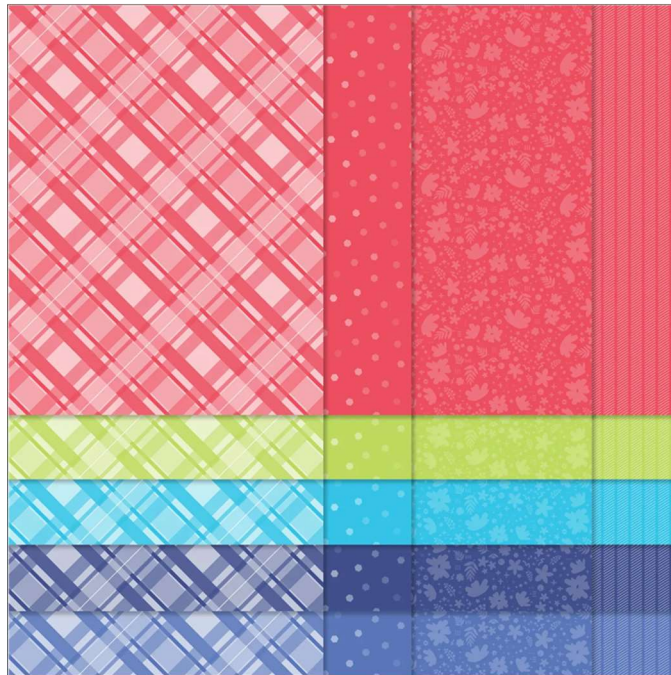

22-24 In Color Designer Series Paper
Paper Basics • 6" x 6" (15.2 x 15.2 cm) • Designer Series Paper®

Designer Series Paper®
22-24 In Color Designer Series Paper

Set of 40 sheets 4 each of 2 double-sided designs in 5 colors. Acid free, lignin free.

22-23 Page 135
159253

French: Papier De La Série Design In Color 22-24

German: Designerpapier In Color Im Set 22-24

Collection: 22-24 In Colors **Colors:** Orchid Oasis, Parakeet Party, Starry Sky, Sweet Sorbet, Tahitian Tide