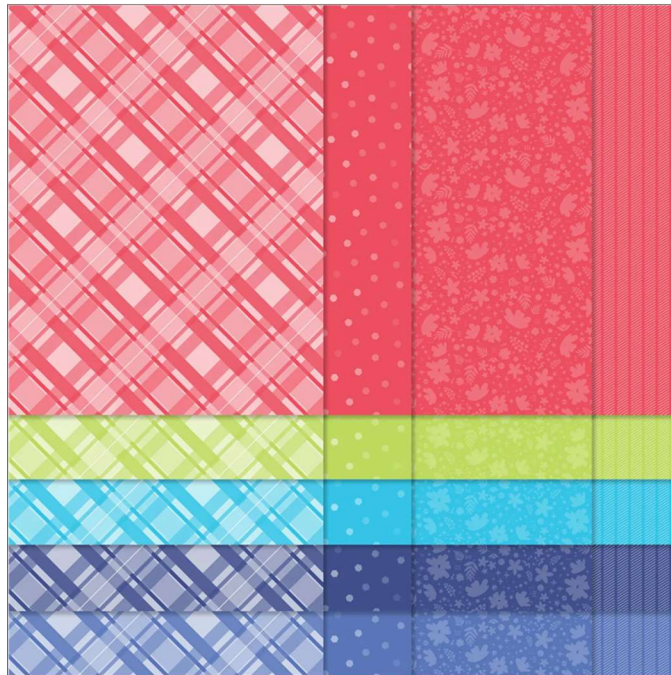

22-24 In Color Designer Series Paper
Paper Basics • 6" x 6" (15.2 x 15.2 cm) • Designer Series Paper®

Designer Series Paper®
22-24 In Color Designer Series Paper

Set of 40 sheets 4 each of 2 double-sided designs in 5 colors. Acid free, lignin free.

22-23 Page 135
159253

French: Papier De La Série Design In Color 22-24

German: Designerpapier In Color Im Set 22-24

Collection: 22-24 In Colors **Colors:** Orchid Oasis, Parakeet Party, Starry Sky, Sweet Sorbet, Tahitian Tide