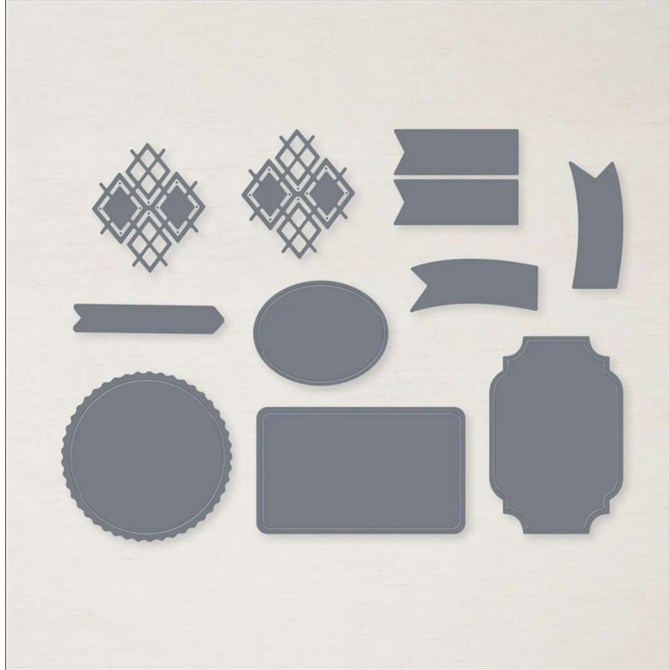

# Dies All That Dies

**All That Dies**  
Tools • Mini Stampin' Cut & Emboss • Dies

Set of 10 dies    Largest die: 2 1/2" x 1 1/2" (6.4 x 3.8 cm)  
22-23 Page 164  
159078

**French:** Poinçons Incomparable  
**German:** Stanzformen Maskuline Etiketten  
**Collection:** He's the Man Suite  
**Coordinates with:** He's All That