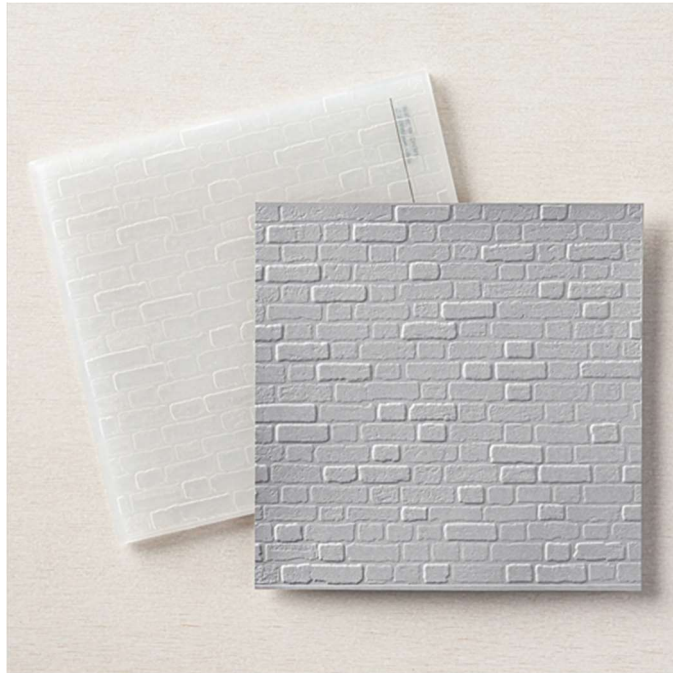

Embossing Folder

## Brick & Mortar 3D Embossing Folder

Brick & Mortar 3D Embossing Folder  
Embossing • Stampin' Cut & Emboss • Embossing Folder

Set of 1 folder 6" x 6-1/4" (15.2 x 15.9 cm).

22-23 Page 176

149643

**French:** Plioirs À Gaufrage 3d Mur En Dur