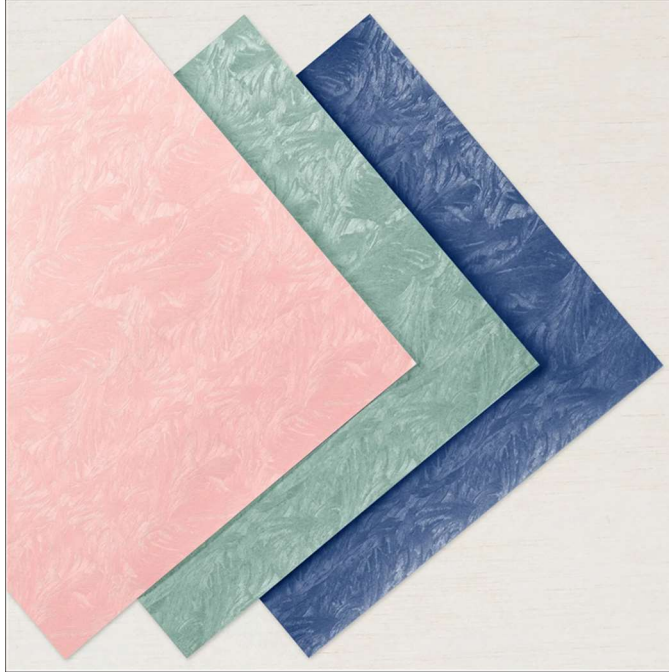

Specialty Brushstroke Specialty Paper

Brushstroke Specialty Paper
Paper Basics • 12" x 12" (30.5 x 30.5 cm) • Specialty

Set of 3 single-sided sheets 1 each of 3 colors
22-23 Page 139
159250

French: Papier Spécialité Coup De Pinceau

German: Spezialpapier Gut Gemalert

Colors: Blushing Bride, Soft Succulent, Night of Navy

Insert created by Bev Adams, <http://BevAdams.com>, BevAdams@verizon.net Images from Stampin' Up!®