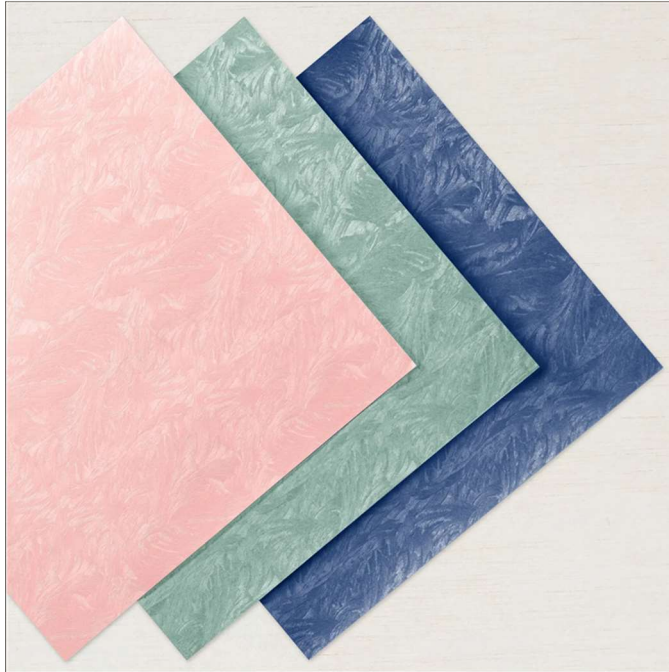

Specialty Brushstroke Specialty Paper

Brushstroke Specialty Paper
Paper Basics • 12" x 12" (30.5 x 30.5 cm) • Specialty

Set of 3 single-sided sheets 1 each of 3 colors
22-23 Page 139
159250

French: Papier Spécialité Coup De Pinceau

German: Spezialpapier Gut Gemalert

Colors: Blushing Bride, Soft Succulent, Night of Navy

Insert created by Bev Adams, <http://BevAdams.com>, BevAdams@verizon.net Images from Stampin' Up!®