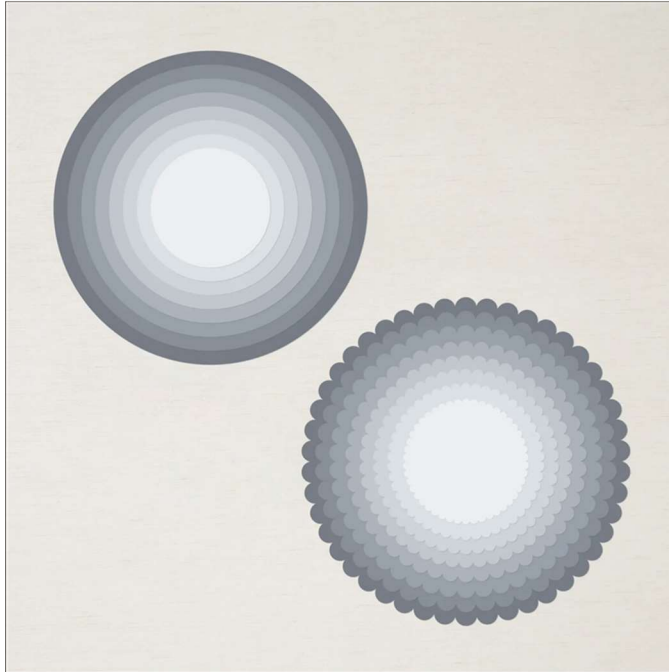

Dies
Layering Circles Dies

Layering Circles Dies
Tools • Mini Stampin' Cut & Emboss • Dies

Set of 16 dies Largest die: 3-5/16" x 3-5/16" (8.4 cm)
22-23 Page 172
151770

French: Poinçons Pyramide De Cercles

German: Stanzformen Lagenweise Kreise

Coordinates with: Watercolor Shapes, Sweetly Swirled, For the Win, Bouquet Blooms, Eastern Beauty, Swirly Frames, Wood Words

Insert created by Bev Adams, <http://BevAdams.com>, BevAdams@verizon.net Images from Stampin' Up!®